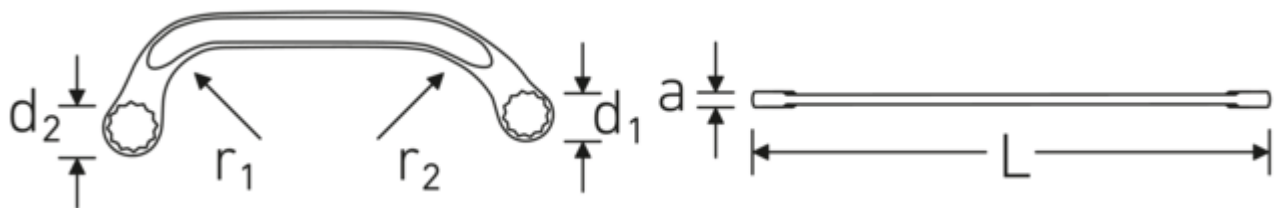

**Double-ended ring spanner  
STARTER, metric**

**STARTER 27**

Art.No. **41091012**  
GTIN **4018754022038**  
Model **STARTER 27 10 x 12**

**Label.** Double-ended ring spanner Spanner size 10 x 12 mm L.150mm

- Features.**
- ISO 3318
  - Chrome Alloy Steel, chrome plated

**Advantages.**

ISO 3318

**Technical Drawing.**

**Technical Attributes.**

a	6,5 mm
Drive profile	Double hexagon AS-Drive®
d1	16,5 mm
d2	19,5 mm
Length mm (L)	150 mm

**Logistics data.**

Depth mm (IFS)	150
Width mm (IFS)	57
Height mm (IFS)	7
Length (packed, mm)	152
Width (packed, mm)	59

r1	35 mm	Height (packed, mm)	55
r2	60 mm	Volume (packed, dm3)	0.49324 dm3
Spanner width 1 [mm]	10 mm	Art. no.	41091012
Spanner width 2 [mm]	12 mm	Weight (gross, kg)	0,530
		Weight PAP (kg)	0,000
		Weight PVC (kg)	0,008
		GTIN	4018754022038
		Country of origin	GERMANY
		Region of origin	Nordrhein-Westfalen
		WEEE/ElektroG	nicht ear-pflichtig
		Customs tariff no.	82041100
		Packing standard	10
		Weight	53 g

## Variants.

Art. no.	Art. no. (ERP)	Description	GTIN
41091012	STARTER 27 10 x 12	Double-ended ring spanner Spanner size 10 x 12 mm L.150mm	4018754022038
41091113	STARTER 27 11 x 13	Double-ended ring spanner Spanner size 11 x 13 mm L.150mm	4018754022045
41091416	STARTER 27 14 x 16	Double-ended ring spanner Spanner size 14 x 16 mm L.179mm	4018754022052
41091417	STARTER 27 14 x 17	Double-ended ring spanner Spanner size 14 x 17 mm L.179mm	4018754022069
41091517	STARTER 27 15 x 17	Double-ended ring spanner Spanner size 15 x 17 mm L.184mm	4018754022076
41091618	STARTER 27 16 x 18	Double-ended ring spanner Spanner size 16 x 18 mm L.200mm	4018754096770
41091922	STARTER 27 19 x 22	Double-ended ring spanner Spanner size 19 x 22 mm L.225mm	4018754022090