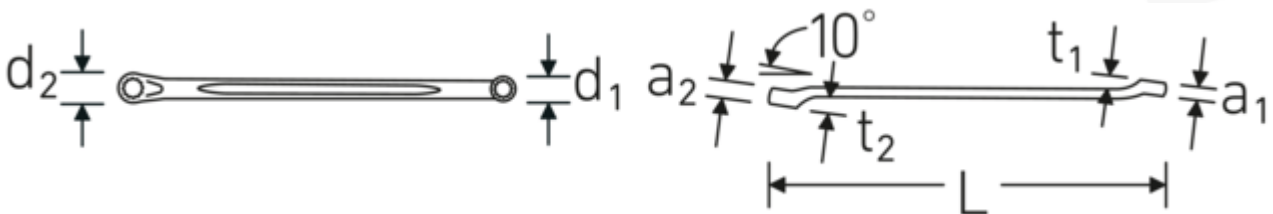

Technical Drawing.

Technical Attributes.

a1 6 mm
a2 7,9 mm

Logistics data.

Depth mm (IFS) 202
Width mm (IFS) 15
Height mm (IFS) 14