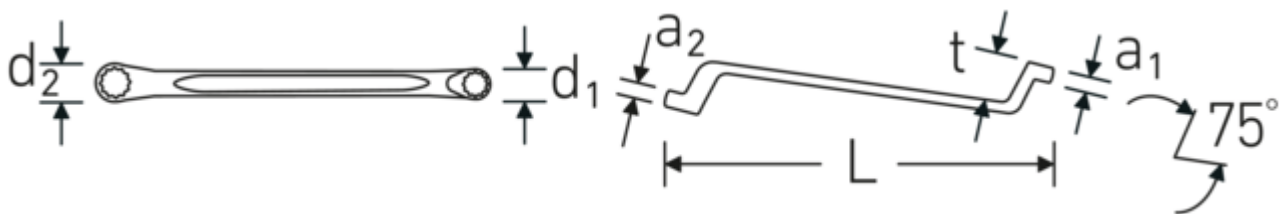

Double-ended ring spanner
StahlwilleSTABIL®, imperial, deep offset

StahlwilleSTABIL®20a

Art.No. 41444648
GTIN 4018754022557
Model 20a 15/16 x 1

Label. Double-ended ring spanner Spanner size 15/16 " L.330mm

Features. StahlwilleSTABIL®

- offset
- Chrome Alloy Steel, chrome plated

Advantages.

Low-crank

Technical Drawing.

Technical Attributes.

a1	14 mm
a2	15 mm
Drive profile	Double hexagon AS-Drive®
d1	34,7 mm

Logistics data.

Depth mm (IFS)	334
Width mm (IFS)	37
Height mm (IFS)	15
Length (packed, mm)	345
Width (packed, mm)	100

d2	37,3 mm	Height (packed, mm)	20
Length mm (L)	330 mm	Volume (packed, dm3)	0.69 dm3
Spanner width 1 [inch]	15/16 "	Art. no.	41444648
Spanner width s 2 [inch]	1 "	Weight (gross, kg)	2,095
t	34 mm	Weight PAP (kg)	0,000
		Weight PVC (kg)	0,016
		GTIN	4018754022557
		Country of origin	GERMANY
		Region of origin	Nordrhein-Westfalen
		WEEE/ElektroG	nicht ear-pflichtig
		Customs tariff no.	82041100
		Packing standard	5
		Weight	419 g