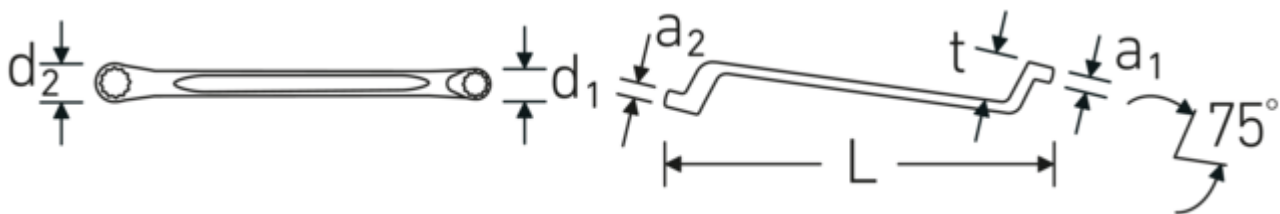

Double-ended ring spanner
StahlwilleSTABIL®, imperial, deep offset

StahlwilleSTABIL®20a

Art.No. 41441620
GTIN 4018754022410
Model 20a 1/4 x 5/16

Label. Double-ended ring spanner Spanner size 1/4 x 5/16 " L.180mm

Features. StahlwilleSTABIL®

- offset
- Chrome Alloy Steel, chrome plated

Advantages.

Low-crank

Technical Drawing.

Technical Attributes.

a1	7 mm
a2	7 mm
Drive profile	Double hexagon AS-Drive®
d1	11,8 mm

Logistics data.

Depth mm (IFS)	185
Width mm (IFS)	14
Height mm (IFS)	22
Length (packed, mm)	203
Width (packed, mm)	67

d2	13,1 mm	Height (packed, mm)	37
Length mm (L)	180 mm	Volume (packed, dm3)	0.503237 dm3
Spanner width 1 [inch]	1/4 "	Art. no.	41441620
Spanner width s 2 [inch]	5/16 "	Weight (gross, kg)	0,550
t	20 mm	Weight PAP (kg)	0,000
		Weight PVC (kg)	0,009
		GTIN	4018754022410
		Country of origin	GERMANY
		Region of origin	Nordrhein-Westfalen
		WEEE/ElektroG	nicht ear-pflichtig
		Customs tariff no.	82041100
		Packing standard	10
		Weight	55 g