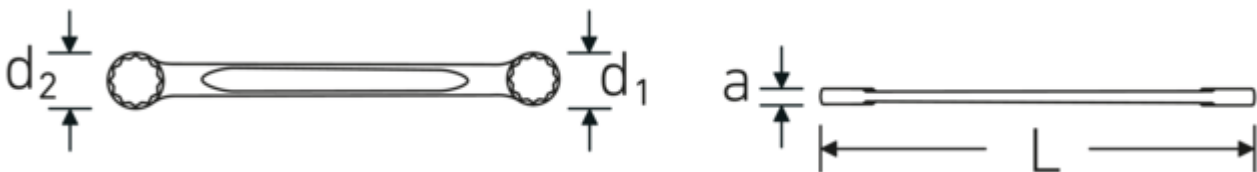

Double-ended ring spanner, metric

StahlwilleSTABIL®21

Art.No. 41052427
GTIN 4018754021406
Model 21 24 x 27

Label. Double-ended ring spanner Spanner size 24 x 27 mm L.290mm

Features. StahlwilleSTABIL®

- straight
- DIN 837/ISO 10103
- Chrome Alloy Steel, chrome plated

Advantages.

Straight

Technical Drawing.

Technical Attributes.

a	11 mm
Drive profile	Double hexagon AS-Drive®
d1	34,7 mm
d2	38,5 mm

Logistics data.

Depth mm (IFS)	290
Width mm (IFS)	39
Height mm (IFS)	11
Length (packed, mm)	305

Length mm (L)	290 mm	Width (packed, mm)	80
Spanner width 1 [mm]	24 mm	Height (packed, mm)	40
Spanner width 2 [mm]	27 mm	Volume (packed, dm3)	0.976 dm3
		Art. no.	41052427
		Weight (gross, kg)	1,125
		Weight PAP (kg)	0,000
		Weight PVC (kg)	0,013
		GTIN	4018754021406
		Country of origin	GERMANY
		Region of origin	Nordrhein-Westfalen
		WEEE/ElektroG	nicht ear-pflichtig
		Customs tariff no.	82041100
		Packing standard	5
		Weight	225 g