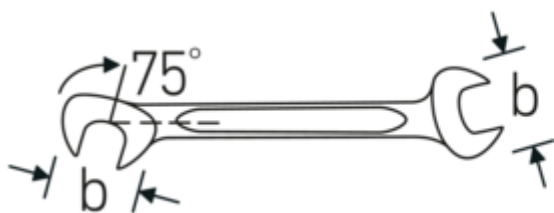

Small double-open ended spanner
ELECTRIC, metric

ELECTRIC 12

Art.No. **40061414**
GTIN **4018754018659**
Model **ELECTRIC 12 14**

Label. Double open-ended spanner, small Spanner size nullmm L.131mm

- Features.**
- straight design, jaw position 15° and 75°
 - sturdy, slim and lightweight intelligent design
 - high bending strength due to double T-profile
 - STAHLWILLE's round finish ensures a surface that is pleasant to the skin and has a good grip
 - extremely sturdy, exceptionally durable
 - drop-forged, hardened and cooled in oil bath
 - chrome-alloy steel, chrome plated

Technical Drawing.

Technical Attributes.

a	3 mm
Width mm (b)	28,3 mm
Length mm (L)	131 mm
Jaw angle	15/75 °
Spanner width 1 [mm]	14 mm
Spanner width 2 [mm]	14 mm

Logistics data.

Depth mm (IFS)	131
Width mm (IFS)	29
Height mm (IFS)	3
Length (packed, mm)	140
Width (packed, mm)	70
Height (packed, mm)	20

Volume (packed, dm3)	0.196 dm3
Art. no.	40061414
Weight (gross, kg)	0,365
Weight PAP (kg)	0,000
Weight PVC (kg)	0,004
GTIN	4018754018659
Country of origin	GERMANY
Region of origin	Nordrhein-Westfalen
WEEE/ElektroG	nicht ear-pflichtig
Customs tariff no.	82041100
Packing standard	10
Weight	36 g

40061414

ELECTRIC 12 14

Double open-ended spanner, small
Spanner size nullmm L.131mm

4018754018659

GTIN-Code.

STAHLWILLE Eduard Wille GmbH & Co. KG

Lindenallee 27 · 42349 Wuppertal · Germany · Phone: +49 202 4791-0 · Fax: +49 202 4791-200
info@stahlwille.de · www.stahlwille.com · Copyright by STAHLWILLE Eduard Wille GmbH & Co. KG, Wuppertal
Copyright by STAHLWILLE Eduard Wille GmbH & Co. KG, Wuppertal