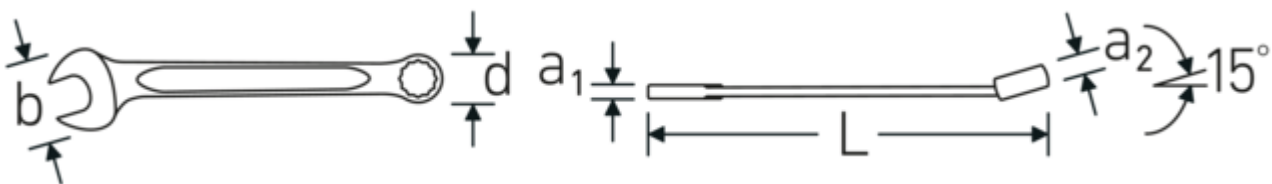

Combination spanner OPEN BOX, inch OPEN BOX 13a

Art.No. **40485858**
GTIN **4018754020294**
Model **OPEN BOX 13a 1 5/16**

Label. Combination spanner OPEN BOX long Spanner size 1 5/16 " L.450mm

Features. • Chrome Alloy Steel, chrome plated

Advantages.

Made in Germany – STAHLWILLE Combination spanner OPEN BOX, inch , open end 15 °angled, length 450 mm, DIN 3113 Form A, , 40485858.

Technical Drawing.

Technical Attributes.

a1	9,6 mm
a2	17 mm
Width mm (b)	74 mm
d	47 mm
DIN	DIN 3113 Form A
Length mm (L)	450 mm

Logistics data.

Depth mm (IFS)	450
Width mm (IFS)	74
Height mm (IFS)	9
Length (packed, mm)	452
Width (packed, mm)	75
Height (packed, mm)	9

Jaw angle	15 °	Volume (packed, dm3)	0.3051 dm3
Ringstellung	15 °	Art. no.	40485858
Spanner width 1 [inch]	1 5/16 "	Weight (gross, kg)	0,617
Spanner width s 2 [inch]	1 5/16 "	Weight PAP (kg)	0,000
		Weight PVC (kg)	0,012
		GTIN	4018754020294
		Country of origin	GERMANY
		Region of origin	Nordrhein-Westfalen
		WEEE/ElektroG	nicht ear-pflichtig
		Customs tariff no.	82041100
		Packing standard	1
		Weight	617 g