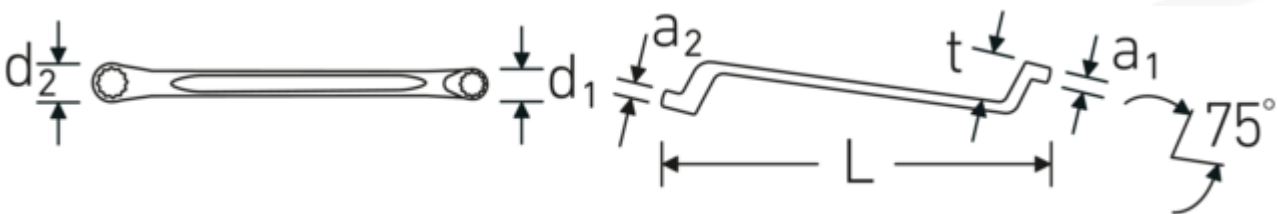

Double ended ring spanner, metric, offset

StahlwilleSTABIL®20

Art.No. 41042224
GTIN 4018754021055
Model StahlwilleSTABIL 20 22 x 24

Label. Double-ended ring spanner Spanner size 22 x 24 mm L.330mm

Features. StahlwilleSTABIL®

- offset
- DIN 838/ISO 10104
- Chrome Alloy Steel, chrome plated

Advantages.

Low-crank Manufactured from durable chrome-alloy steel for a long service life and resistance to wear.

Technical Drawing.

Technical Attributes.

a1 14 mm
a2 14 mm

Logistics data.

Depth mm (IFS) 340
Width mm (IFS) 40
Height mm (IFS) 35

Drive profile	Double hexagon AS-Drive®	Length (packed, mm)	360
d1	32,1 mm	Width (packed, mm)	95
d2	34,7 mm	Height (packed, mm)	37
Length mm (L)	330 mm	Volume (packed, dm3)	1.2654 dm3
Spanner width 1 [mm]	22 mm	Art. no.	41042224
Spanner width 2 [mm]	24 mm	Weight (gross, kg)	1,930
t	34 mm	Weight PAP (kg)	0,000
		Weight PVC (kg)	0,016
		GTIN	4018754021055
		Country of origin	GERMANY
		Region of origin	Nordrhein-Westfalen
		WEEE/ElektroG	nicht ear-pflichtig
		Customs tariff no.	82041100
		Packing standard	5
		Weight	368 g