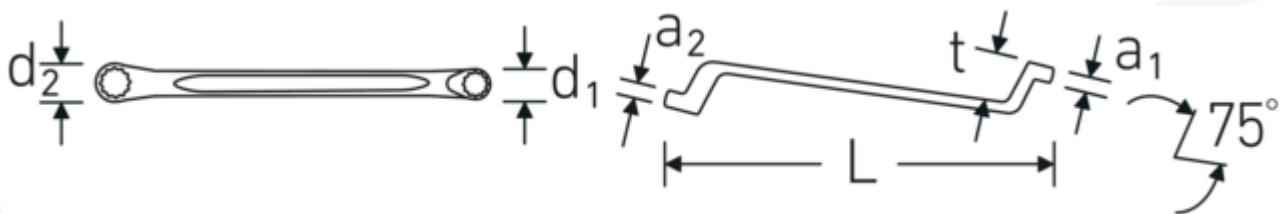

Double ended ring spanner, metric, offset

StahlwilleSTABIL®20

Art.No. **41042730**
 GTIN **4018754021116**
 Model **StahlwilleSTABIL 20 27 x 30**

Label. Double-ended ring spanner Spanner size 27 x 30 mm L.360mm

Features. StahlwilleSTABIL®

- offset
- DIN 838/ISO 10104
- Chrome Alloy Steel, chrome plated

Advantages.

Low-crank Manufactured from durable chrome-alloy steel for a long service life and resistance to wear.

Technical Drawing.

Technical Attributes.

a1 15 mm
 a2 15 mm

Logistics data.

Depth mm (IFS) 360
 Width mm (IFS) 42
 Height mm (IFS) 15

Drive profile	Double hexagon AS-Drive®	Length (packed, mm)	392
d1	38,3 mm	Width (packed, mm)	112
d2	42,6 mm	Height (packed, mm)	44
Length mm (L)	360 mm	Volume (packed, dm3)	1.931776 dm3
Spanner width 1 [mm]	27 mm	Art. no.	41042730
Spanner width 2 [mm]	30 mm	Weight (gross, kg)	2,975
t	37 mm	Weight PAP (kg)	0,000
		Weight PVC (kg)	0,019
		GTIN	4018754021116
		Country of origin	GERMANY
		Region of origin	Nordrhein-Westfalen
		WEEE/ElektroG	nicht ear-pflichtig
		Customs tariff no.	82041100
		Packing standard	5
		Weight	595 g