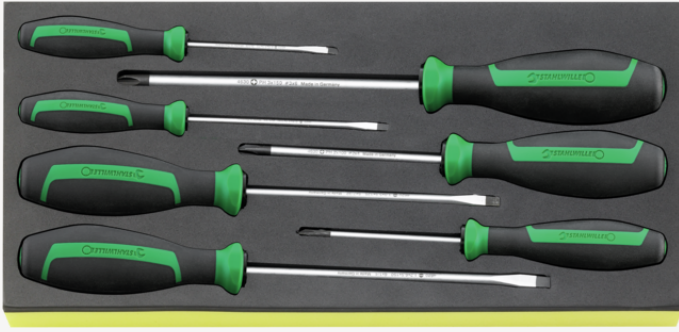

## Screwdriver set DRALL+

TCS 4620/4630

Art.No. 96838278  
GTIN 4018754186259  
Model TCS 4620/4630

**Label.** Screwdriver set DRALL+ TCS 4620/4630 7 pcs.

**Features.**

- 175 x 350 x 35 mm
- 7 pieces

## Advantages.

With the Tool Control System, the tools fit into chemical-resistant safety foam inserts with high-precision, 3-D cutouts

### Safe.

The blades are made of exceptionally fine industrial-grade chrome alloy steel, through-hardened and anchored in the grip in such a way that they stay there.

### Robust.

Whether you use the straight-bladed or Phillips/Pozidriv type - the cross-hatched blade tips will accurately and safely transmit maximum force to the screw head.