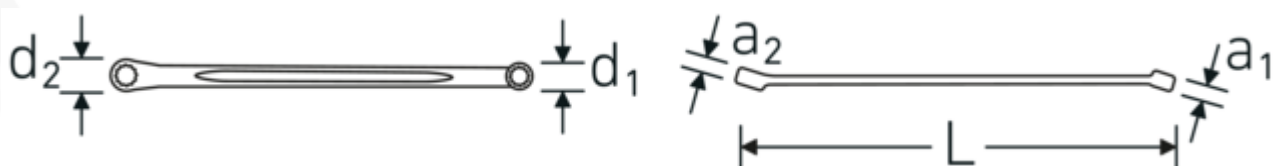

Double-ended ring spanner, inch, extra long

220a

Art.No. **41433640**
GTIN **4018754156818**
Model **220a 5/8 x 3/4**

Label.

Double-ended ring spanner Spanner size 5/8 x 3/4 " L.363mm

Features.

- extra long
- 15° angled
- SAE AS 954-E (test loads)
- HPQ® high performance steel, chrome plated

Advantages.

Extra long

Product highlights.

Technical Drawing.

Technical Attributes.

a1	11 mm
a2	12 mm
Drive profile	Double hexagon AS-Drive®
d1	22,6 mm
d2	27 mm
Length mm (L)	363 mm
Spanner width 1 [inch]	5/8 "
Spanner width s 2 [inch]	3/4 "

Logistics data.

Depth mm (IFS)	362
Width mm (IFS)	27
Height mm (IFS)	18
Length (packed, mm)	390
Width (packed, mm)	80
Height (packed, mm)	35
Volume (packed, dm3)	1.092 dm3
Art. no.	41433640
Weight (gross, kg)	1,520
Weight PAP (kg)	0,000
Weight PVC (kg)	0,015
GTIN	4018754156818
Country of origin	GERMANY
Region of origin	Nordrhein-Westfalen
WEEE/ElektroG	nicht ear-pflichtig
Customs tariff no.	82041100
Packing standard	5
Weight	298 g

Variants.

Art. no.	Art. no. (ERP)	Description	GTIN
41431416	220a 7/32 x 1/4	Double-ended ring spanner Spanner size 7/32 x 1/4 " L.184mm	4018754156771
41431620	220a 1/4 x 5/16	Double-ended ring spanner Spanner size 1/4 x 5/16 " L.205mm	4018754156788
41432428	220a 3/8 x 7/16	Double-ended ring spanner Spanner size 3/8 x 7/16 " L.250mm	4018754156795
41433234	220a 1/2 x 9/16	Double-ended ring spanner Spanner size 1/2 x 9/16 " L.290mm	4018754156801
41433640	220a 5/8 x 3/4	Double-ended ring spanner Spanner size 5/8 x 3/4 " L.363mm	4018754156818
41433840	220a 11/16 x 3/4	Double-ended ring spanner Spanner size 11/16 x 3/4 " L.365mm	4018754156825