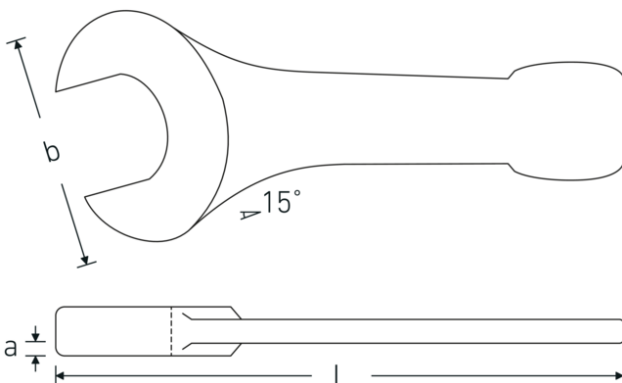

## Open-ended striking spanner

**4204**

Art.No. **42040095**  
GTIN **4018754023806**  
Model **4204 95**

**Label.** Open-ended striking spanner Spanner size 95mm L.445mm

**Features.**

- DIN 133
- special tool steel, grey finish

### Technical Drawing.

### Technical Attributes.

Length mm (L) 445 mm  
Spanner width 1 [mm] 95 mm

### Logistics data.

Depth mm (IFS) 445  
Width mm (IFS) 194

<b>Height mm (IFS)</b>	38
<b>Length (packed, mm)</b>	445
<b>Width (packed, mm)</b>	194
<b>Height (packed, mm)</b>	38
<b>Volume (packed, dm3)</b>	3.28054 dm3
<b>Art. no.</b>	42040095
<b>Weight (gross, kg)</b>	7,380
<b>Weight PAP (kg)</b>	0,000
<b>Weight PVC (kg)</b>	0,000
<b>GTIN</b>	4018754023806
<b>Country of origin</b>	GERMANY
<b>Region of origin</b>	Nordrhein-Westfalen
<b>WEEE/ElektroG</b>	nicht ear-pflichtig
<b>Customs tariff no.</b>	82041100
<b>Packing standard</b>	1
<b>Weight</b>	7600 g