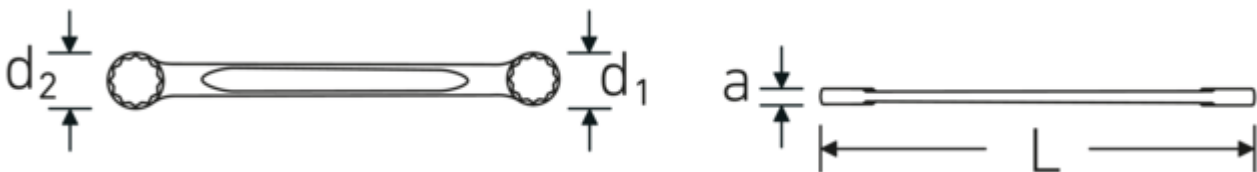

Technical Drawing.

Technical Attributes.

a	12 mm
Drive profile	Double hexagon AS-Drive®
d1	43 mm
d2	45,5 mm

Logistics data.

Depth mm (IFS)	326
Width mm (IFS)	46
Height mm (IFS)	13
Length (packed, mm)	345