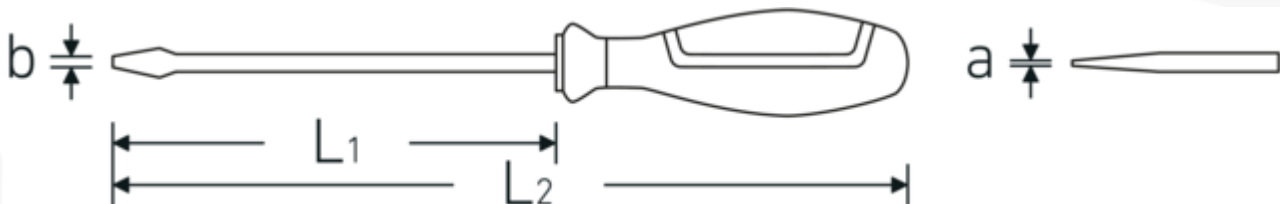

Slotted VDE screwdrivers

4661 VDE

Art.No. **46613035**
 GTIN **4018754338092**
 Model **4661 VDE 3**
SCHLITZSCHRAUBENDREHER 3,5

Label.

Slotted VDE screwdriver 0,6mm x 3,5mm L.100mm

Features.

- reduced blade diameter: for reaching and operating low-lying screw connections or screws, e.g. in switch cabinets
- in switch cabinets
- flush with the blade tip due to integrated protective insulation: saves valuable space and allows optimal access even in the tightest installation spaces Roll-off protection prevents unwanted rolling away from the workplace
- for slotted screws
- Chrome-Alloy-Steel
- blade burnished
- VDE insulated up to 1000 V
- DIN EN 60900
- insulated according to IEC 900 - AC/1000 V AC/1000 V

Technical Drawing.

Technical Attributes.

a 0,6 mm
 Drive profile Slot

Logistics data.

Depth mm (IFS) 203
 Width mm (IFS) 25

Width mm (b)	3,5 mm	Height mm (IFS)	25
Size	3	Length (packed, mm)	205
L1	100 mm	Width (packed, mm)	110
L2	205 mm	Height (packed, mm)	62
		Volume (packed, dm3)	1.3981 dm3
		Art. no.	46613035
		Weight (gross, kg)	0,484
		Weight PAP (kg)	0,082
		Weight PVC (kg)	0,000
		GTIN	4018754338092
		Country of origin	GERMANY
		Region of origin	Nordrhein-Westfalen
		WEEE/ElektroG	nicht ear-pflichtig
		Customs tariff no.	82054000
		Packing standard	10
		Weight	51 g