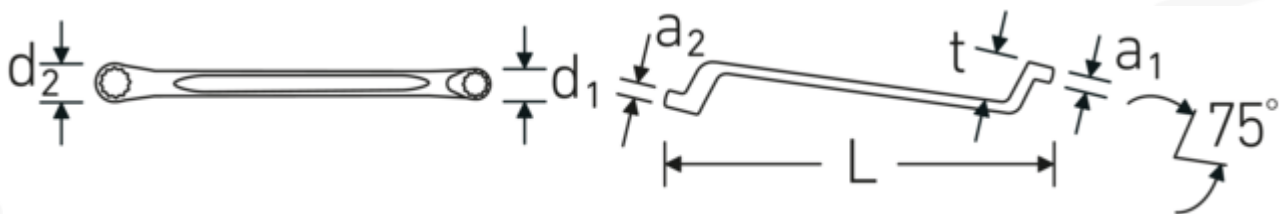

Double ended ring spanner, metric, offset

StahlwilleSTABIL®20

Art.No. 41043641
GTIN 4018754021185
Model StahlwilleSTABIL 20 36 x 41

Label. Double-ended ring spanner Spanner size 36 x 41 mm L.440mm

Features. StahlwilleSTABIL®

- offset
- DIN 838/ISO 10104
- Chrome Alloy Steel, chrome plated

Advantages.

Low-crank

Manufactured from durable chrome-alloy steel for a long service life and resistance to wear.

Technical Drawing.

Technical Attributes.

a1	17 mm
a2	18 mm

Logistics data.

Depth mm (IFS)	440
Width mm (IFS)	60
Height mm (IFS)	37

Drive profile	Double hexagon AS-Drive®	Length (packed, mm)	450
d1	53 mm	Width (packed, mm)	60
d2	60 mm	Height (packed, mm)	37
Length mm (L)	440 mm	Volume (packed, dm3)	0.999 dm3
Spanner width 1 [mm]	36 mm	Art. no.	41043641
Spanner width 2 [mm]	41 mm	Weight (gross, kg)	1,015
t	40 mm	Weight PAP (kg)	0,000
		Weight PVC (kg)	0,020
		GTIN	4018754021185
		Country of origin	GERMANY
		Region of origin	Nordrhein-Westfalen
		WEEE/ElektroG	nicht ear-pflichtig
		Customs tariff no.	82041100
		Packing standard	1
		Weight	1015 g