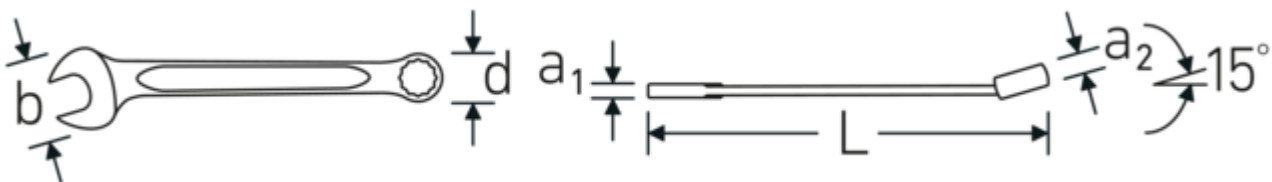

Double T-profile

Offset Shaft Design

Anti-Slip-Drive

The AS-Drive® profile enables highforce transmission without damaging the fasteners. While the force acts on the flats of the screws, the corners are left free and are not rounded off.

Technical Drawing.

Technical Attributes.

a1	8,4 mm
a2	14,5 mm
Width mm (b)	57,5 mm
d	37,8 mm
DIN	DIN 3113 Form A
Length mm (L)	300 mm
Jaw angle	15 °
Spanner width 1 [mm]	26 mm
Ringstellung	15 °
Spanner width 2 [mm]	26 mm
t	5 mm