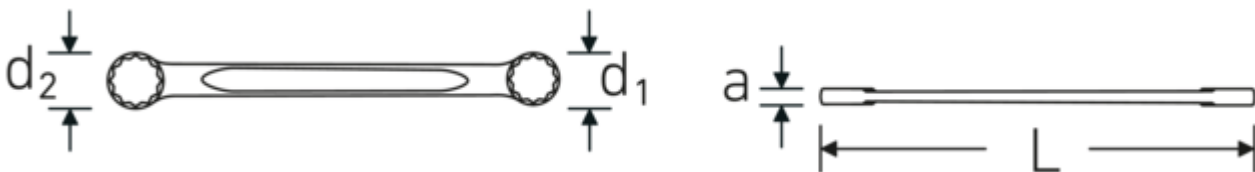

Double-ended ring spanner, metric

StahlwilleSTABIL®21

Art.No. 41051819
GTIN 4018754021345
Model 21 18 x 19

Label. Double-ended ring spanner Spanner size 18 x 19 mm L.185mm

Features. StahlwilleSTABIL®

- straight
- DIN 837/ISO 10103
- Chrome Alloy Steel, chrome plated

Advantages.

Straight.

Technical Drawing.

Technical Attributes.

a	9 mm
Drive profile	Double hexagon AS-Drive®
d1	26,3 mm
d2	27,6 mm

Logistics data.

Depth mm (IFS)	185
Width mm (IFS)	27
Height mm (IFS)	10
Length (packed, mm)	200

Length mm (L)	185 mm	Width (packed, mm)	70
Spanner width 1 [mm]	18 mm	Height (packed, mm)	47
Spanner width 2 [mm]	19 mm	Volume (packed, dm3)	0.658 dm3
		Art. no.	41051819
		Weight (gross, kg)	0,840
		Weight PAP (kg)	0,000
		Weight PVC (kg)	0,009
		GTIN	4018754021345
		Country of origin	GERMANY
		Region of origin	Nordrhein-Westfalen
		WEEE/ElektroG	nicht ear-pflichtig
		Customs tariff no.	82041100
		Packing standard	10
		Weight	84 g