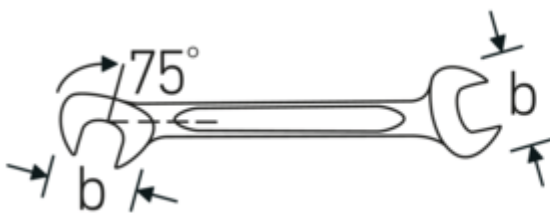

Small double-open ended spanner
ELECTRIC, inch

ELECTRIC 12a

Art.No. **40462222**
GTIN **4018754020003**
Model **ELECTRIC 12a 11/32**

Label.

Double open-ended spanner, small Spanner size null" L.103mm

Features.

- spanners with equal widths across flats
- straight design, jaw position 15° and 75°
- sturdy, slim and lightweight intelligent design
- high bending strength due to double T-profile
- STAHLWILLE's round finish ensures a surface that is pleasant to the skin and has a good grip
- extremely sturdy, exceptionally durable
- drop-forged, hardened and cooled in oil bath
- chrome-alloy steel, chrome plated

Technical Drawing.

Technical Attributes.

a	3 mm
Width mm (b)	18,9 mm
Length mm (L)	103 mm
Jaw angle	15/75 °
Spanner width 1 [inch]	11/32 "

Logistics data.

Depth mm (IFS)	103
Width mm (IFS)	19
Height mm (IFS)	3
Length (packed, mm)	115
Width (packed, mm)	85

Spanner width s 2 [inch]	11/32 "	Height (packed, mm)	13
		Volume (packed, dm3)	0.127075 dm3
		Art. no.	40462222
		Weight (gross, kg)	0,194
		Weight PAP (kg)	0,000
		Weight PVC (kg)	0,003
		GTIN	4018754020003
		Country of origin	GERMANY
		Region of origin	Nordrhein-Westfalen
		WEEE/ElektroG	nicht ear-pflichtig
		Customs tariff no.	82041100
		Packing standard	10
		Weight	19 g