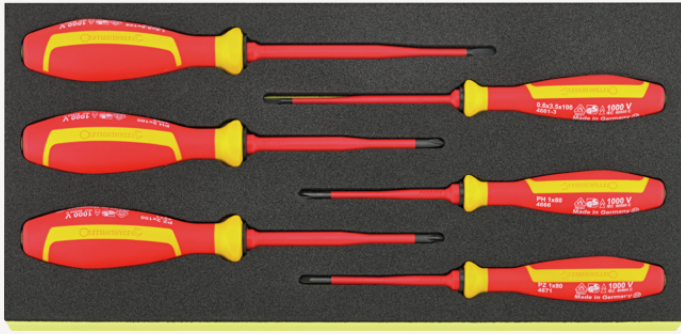

TCS assortment VDE screwdrivers 6 pieces

TCS 4661/4671 VDE

Art.No. 96838814
GTIN 4018754344567
Model TCS 4661/4671 VDE

Label. TCS assortment VDE screwdrivers TCS 4661/4671 VDE 6 pcs.

Features. **Contents 6 pieces:**
2 slotted screwdrivers **No. 4661 VDE:** 0.6 x 3.5 x 100; 1.0 x 5.5 x 125 mm
2 PHILLIPS® screwdrivers **No. 4666 VDE:** PH1; PH2
2 POZIDRIV® screwdrivers **No. 4671 VDE:** PZ1; PZ2

Advantages.

Reduced blade diameter: for reaching and actuating low-lying screw connections or screws, e.g. in switch cabinets/switchgear.

Roll-off protection on the handle prevents unwanted rolling away from the workplace.

Flush with the tip of the blade thanks to integrated protective insulation: saves valuable space and allows optimum access even in the tightest installation spaces.

With the Tool Control System, the tools lie in chemical-resistant safety foam inserts with high-precision, three-dimensional cut-outs.

Technologies and features.

Technical Attributes.

Number of tools	6 pcs.
Width mm (b)	175 mm
Height mm (h)	72 mm
Length mm (L)	350 mm
Drawer dividers	1/3

Logistics data.

Depth mm (IFS)	347
Width mm (IFS)	174
Height mm (IFS)	72
Length (packed, mm)	366
Width (packed, mm)	180
Height (packed, mm)	80
Volume (packed, dm3)	5.2704 dm3
Art. no.	96838814
Weight (gross, kg)	0,800
Weight PAP (kg)	0,138
Weight PVC (kg)	0,000
GTIN	4018754344567
Country of origin	GERMANY
Region of origin	Nordrhein-Westfalen
WEEE/ElektroG	nicht ear-pflichtig
Customs tariff no.	82054000
Packing standard	1
Weight	800 g