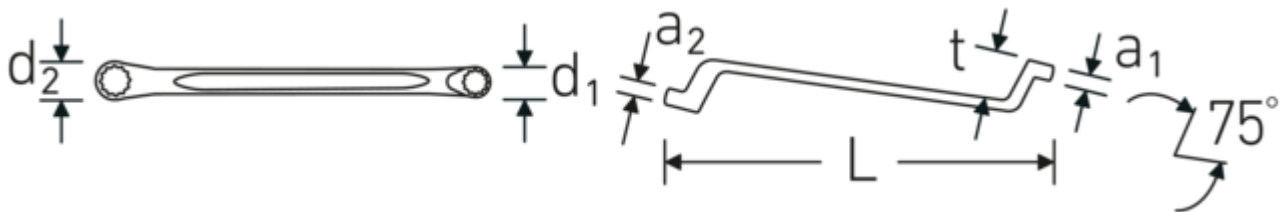

Double-ended ring spanner
StahlwilleSTABIL®, imperial, deep offset

StahlwilleSTABIL®20a

Art.No. 41443640
GTIN 4018754022489
Model 20a 5/8 x 3/4

Label. Double-ended ring spanner Spanner size 5/8 " L.270mm

Features. StahlwilleSTABIL®

- offset
- Chrome Alloy Steel, chrome plated

Advantages.

Low-crank

Technical Drawing.

Technical Attributes.

a1	12 mm
a2	13 mm
Drive profile	Double hexagon AS-Drive®
d1	23,9 mm

Logistics data.

Depth mm (IFS)	287
Width mm (IFS)	29
Height mm (IFS)	34
Length (packed, mm)	300
Width (packed, mm)	90

d2	28 mm	Height (packed, mm)	57
Length mm (L)	270 mm	Volume (packed, dm3)	1.539 dm3
Spanner width 1 [inch]	5/8 "	Art. no.	41443640
Spanner width s 2 [inch]	3/4 "	Weight (gross, kg)	2,350
t	29 mm	Weight PAP (kg)	0,000
		Weight PVC (kg)	0,013
		GTIN	4018754022489
		Country of origin	GERMANY
		Region of origin	Nordrhein-Westfalen
		WEEE/ElektroG	nicht ear-pflichtig
		Customs tariff no.	82041100
		Packing standard	10
		Weight	235 g