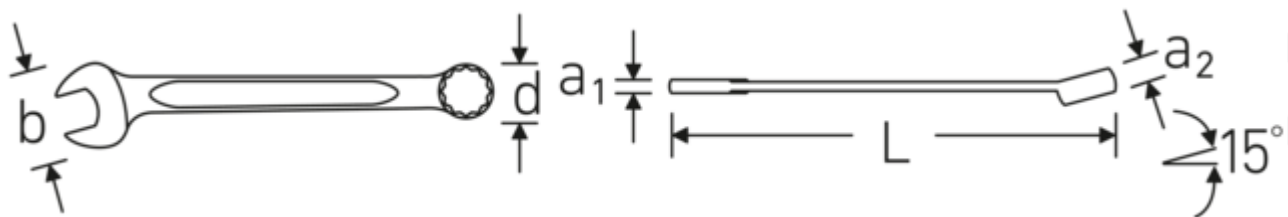

## Combination spanner, inch

130a

Art.No. 40572424  
GTIN 4018754020669  
Model 130a 3/8

**Label.** Combination spanner Spanner size 3/8 " L.125mm

**Features.**

- Fed. Spec. GGG-W-636 E
- HPQ® heavy-duty steel, chrome-plated

## Advantages.

Made in Germany – STAHLWILLE Combination spanner, inch , open end 15 ° angled, length 125 mm, Fed. Spec. GGG-W-636 E, , 40572424.

## Technical Attributes.

a1	5,2 mm
a2	7 mm
Width mm (b)	20,5 mm
d	14,1 mm

## Logistics data.

Depth mm (IFS)	124
Width mm (IFS)	20
Height mm (IFS)	11
Length (packed, mm)	130

<b>DIN</b>	Fed. Spec. GGG-W-636 E	<b>Width (packed, mm)</b>	40
<b>Length mm (L)</b>	125 mm	<b>Height (packed, mm)</b>	38
<b>Jaw angle</b>	15 °	<b>Volume (packed, dm3)</b>	0.1976 dm3
<b>Ringstellung</b>	15 °	<b>Art. no.</b>	40572424
<b>Spanner width 1 [inch]</b>	3/8 "	<b>Weight (gross, kg)</b>	0,320
<b>Spanner width s 2 [inch]</b>	3/8 "	<b>Weight PAP (kg)</b>	0,000
		<b>Weight PVC (kg)</b>	0,003
		<b>GTIN</b>	4018754020669
		<b>Country of origin</b>	GERMANY
		<b>Region of origin</b>	Nordrhein-Westfalen
		<b>WEEE/ElektroG</b>	nicht ear-pflichtig
		<b>Customs tariff no.</b>	82041100
		<b>Packing standard</b>	10
		<b>Weight</b>	32 g