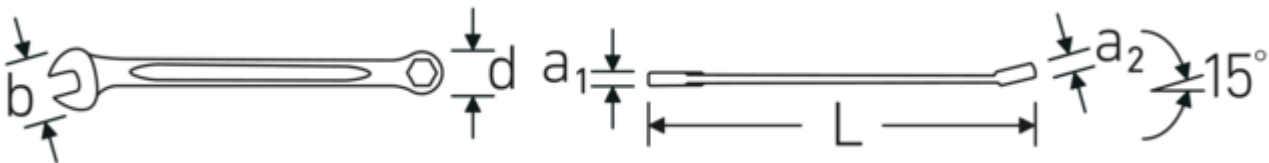

Combination spanner OPEN BOX, metric

OPEN BOX 16

Art.No. 40094040
GTIN 4018754019106
Model OPEN BOX 16 4

Label. Combination spanner OPEN BOX long Spanner size 4 mm L.85mm

Features.

- ISO 3318
- Chrome Alloy Steel, chrome plated

Advantages.

High-quality combination spanner set Combination spanner OPEN BOX, metric , jaw side 15 ° angled, length 85 mm, ISO 3318, , 40094040.

Technical Drawing.

Technical Attributes.

a1	3 mm
a2	3,2 mm
Width mm (b)	12,5 mm
d	7,8 mm
DIN	ISO 3318
Length mm (L)	85 mm

Logistics data.

Depth mm (IFS)	87
Width mm (IFS)	13
Height mm (IFS)	5
Length (packed, mm)	100
Width (packed, mm)	27
Height (packed, mm)	13

Jaw angle	15 °	Volume (packed, dm3)	0.0351 dm3
Spanner width 1 [mm]	4 mm	Art. no.	40094040
Ringstellung	15 °	Weight (gross, kg)	0,094
Spanner width 2 [mm]	4 mm	Weight PAP (kg)	0,000
		Weight PVC (kg)	0,003
		GTIN	4018754019106
		Country of origin	GERMANY
		Region of origin	Nordrhein-Westfalen
		WEEE/ElektroG	nicht ear-pflichtig
		Customs tariff no.	82041100
		Packing standard	10
		Weight	9 g