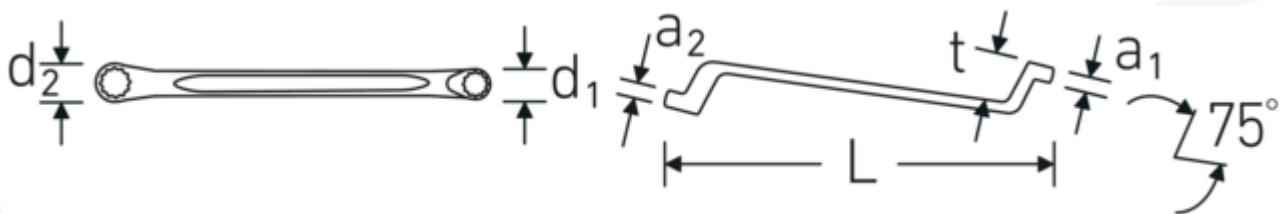

Double ended ring spanner, metric, offset

StahlwilleSTABIL®20

Art.No. **41041821**
 GTIN **4018754020980**
 Model **StahlwilleSTABIL 20 18 x 21**

Label. Double-ended ring spanner Spanner size 18 x 21 mm L.300mm

Features. StahlwilleSTABIL®

- offset
- DIN 838/ISO 10104
- Chrome Alloy Steel, chrome plated

Advantages.

Low-crank Manufactured from durable chrome-alloy steel for a long service life and resistance to wear.

Technical Drawing.

Technical Attributes.

a1 12 mm
 a2 13 mm

Logistics data.

Depth mm (IFS) 310
 Width mm (IFS) 38
 Height mm (IFS) 31

Drive profile	Double hexagon AS-Drive®	Length (packed, mm)	330
d1	26,6 mm	Width (packed, mm)	100
d2	30,7 mm	Height (packed, mm)	58
Length mm (L)	300 mm	Volume (packed, dm3)	1.914 dm3
Spanner width 1 [mm]	18 mm	Art. no.	41041821
Spanner width 2 [mm]	21 mm	Weight (gross, kg)	2,790
t	31 mm	Weight PAP (kg)	0,000
		Weight PVC (kg)	0,018
		GTIN	4018754020980
		Country of origin	GERMANY
		Region of origin	Nordrhein-Westfalen
		WEEE/ElektroG	nicht ear-pflichtig
		Customs tariff no.	82041100
		Packing standard	10
		Weight	279 g