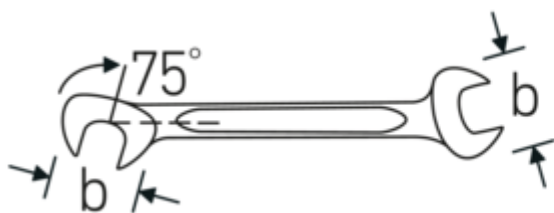

**Small double-open ended spanner**  
**ELECTRIC, metric**

**ELECTRIC 12**

Art.No. **40060808**  
GTIN **4018754018598**  
Model **ELECTRIC 12 8**

**Label.**

Double open-ended spanner, small Spanner size nullmm L.96mm

**Features.**

- straight design, jaw position 15° and 75°
- sturdy, slim and lightweight intelligent design
- high bending strength due to double T-profile
- STAHLWILLE's round finish ensures a surface that is pleasant to the skin and has a good grip
- extremely sturdy, exceptionally durable
- drop-forged, hardened and cooled in oil bath
- chrome-alloy steel, chrome plated

**Technical Drawing.**

**Technical Attributes.**

<b>a</b>	3 mm
<b>Width mm (b)</b>	16,8 mm
<b>Length mm (L)</b>	96 mm
<b>Jaw angle</b>	15/75 °
<b>Spanner width 1 [mm]</b>	8 mm
<b>Spanner width 2 [mm]</b>	8 mm

**Logistics data.**

<b>Depth mm (IFS)</b>	96
<b>Width mm (IFS)</b>	17
<b>Height mm (IFS)</b>	3
<b>Length (packed, mm)</b>	110
<b>Width (packed, mm)</b>	40
<b>Height (packed, mm)</b>	15

<b>Volume (packed, dm3)</b>	0.066 dm3
<b>Art. no.</b>	40060808
<b>Weight (gross, kg)</b>	0,155
<b>Weight PAP (kg)</b>	0,000
<b>Weight PVC (kg)</b>	0,003
<b>GTIN</b>	4018754018598
<b>Country of origin</b>	GERMANY
<b>Region of origin</b>	Nordrhein-Westfalen
<b>WEEE/ElektroG</b>	nicht ear-pflichtig
<b>Customs tariff no.</b>	82041100
<b>Packing standard</b>	10
<b>Weight</b>	16 g