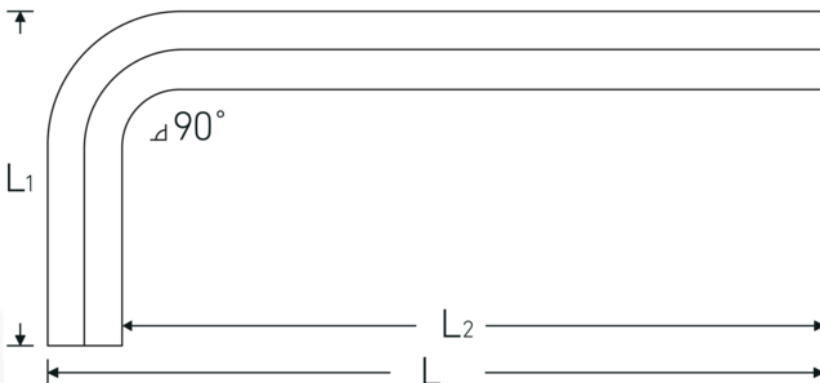

Hexagon key wrench

10760a

Art.No. 43553003
GTIN 4018754332267
Model 10760a 3/64
WINKELSCHRAUBENDREHER
SECHSKANT

Label. Hexagon key wrench Hex drive 3/64 L.14mm x 45mm

- Features.**
- for cap head screws
 - chrome vanadium, nickel-plated

Advantages.

For hexagon socket screws.

Technical Drawing.

Technical Attributes.

Drive profile hex
External hex drive (inch) 3/64

Logistics data.

Depth mm (IFS) 41
Width mm (IFS) 12

L1	14 mm	Height mm (IFS)	1
L2	45 mm	Length (packed, mm)	170
		Width (packed, mm)	60
		Height (packed, mm)	2
		Volume (packed, dm3)	0.0204 dm3
		Art. no.	43553003
		Weight (gross, kg)	0,010
		Weight PAP (kg)	0,000
		Weight PVC (kg)	0,004
		GTIN	4018754332267
		Country of origin	GERMANY
		Region of origin	Nordrhein-Westfalen
		WEEE/ElektroG	nicht ear-pflichtig
		Customs tariff no.	82054000
		Packing standard	10
		Weight	1 g

Variants.

Art. no.	Art. no. (ERP)	Description	GTIN
43553003	10760a 3/64 WINKELSCHRAUBENDREHER SECHSKANT	Hexagon key wrench Hex drive 3/64 L.14mm x 45mm	4018754332267
43553004	10760a 1/16 WINKELSCHRAUBENDREHER SECHSKANT	Hexagon key wrench Hex drive 1/16 L.15mm x 45mm	4018754332274
43553005	10760a 5/64 WINKELSCHRAUBENDREHER SECHSKANT	Hexagon key wrench Hex drive 5/64 L.16mm x 50mm	4018754332281
43553006	10760a 3/32 WINKELSCHRAUBENDREHER SECHSKANT	Hexagon key wrench Hex drive 3/32 L.17mm x 51mm	4018754332298
43553008	10760a 1/8 WINKELSCHRAUBENDREHER SECHSKANT	Hexagon key wrench Hex drive 1/8 L.22mm x 57mm	4018754332304
43553009	10760a 9/64 WINKELSCHRAUBENDREHER SECHSKANT	Hexagon key wrench Hex drive 9/64 L.23mm x 63mm	4018754332311
43553010	10760a 5/32 WINKELSCHRAUBENDREHER SECHSKANT	Hexagon key wrench Hex drive 5/32 L.25mm x 65mm	4018754332328
43553012	10760a 3/16 WINKELSCHRAUBENDREHER SECHSKANT	Hexagon key wrench Hex drive 3/16 L.29mm x 70mm	4018754332335