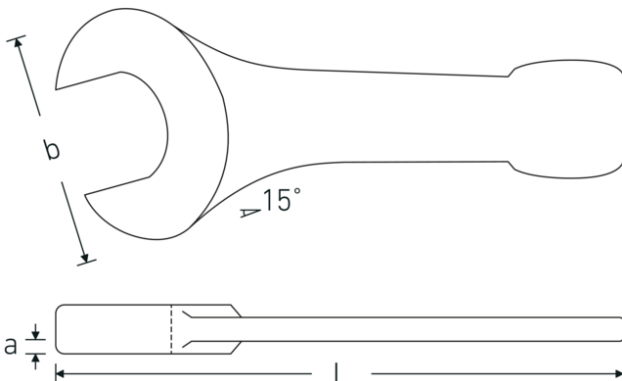

Open-ended striking spanner

4204

Art.No. **42040041**
GTIN **4018754023691**
Model **4204 41**

Label. Open-ended striking spanner Spanner size 41mm L.235mm

Features.

- DIN 133
- special tool steel, grey finish

Advantages.

DIN 133.

Technical Drawing.

Technical Attributes.

Length mm (L) 235 mm
Spanner width 1 [mm] 41 mm

Logistics data.

Depth mm (IFS) 230
Width mm (IFS) 85

Height mm (IFS)	20
Length (packed, mm)	230
Width (packed, mm)	85
Height (packed, mm)	20
Volume (packed, dm3)	0.391 dm3
Art. no.	42040041
Weight (gross, kg)	0,923
Weight PAP (kg)	0,000
Weight PVC (kg)	0,000
GTIN	4018754023691
Country of origin	GERMANY
Region of origin	Nordrhein-Westfalen
WEEE/ElektroG	nicht ear-pflichtig
Customs tariff no.	82041100
Packing standard	1
Weight	923 g

Variants.

Art. no.	Art. no. (ERP)	Description	GTIN
42040027	4204 27	Open-ended striking spanner Spanner size 27mm L.180mm	4018754023653
42040030	4204 30	Open-ended striking spanner Spanner size 30mm L.190mm	4018754023660
42040032	4204 32	Open-ended striking spanner Spanner size 32mm L.190mm	4018754023677
42040036	4204 36	Open-ended striking spanner Spanner size 36mm L.215mm	4018754023684
42040041	4204 41	Open-ended striking spanner Spanner size 41mm L.235mm	4018754023691
42040046	4204 46	Open-ended striking spanner Spanner size 46mm L.255mm	4018754023707
42040050	4204 50	Open-ended striking spanner Spanner size 50mm L.275mm	4018754023714
42040055	4204 55	Open-ended striking spanner Spanner size 55mm L.300mm	4018754023721
42040060	4204 60	Open-ended striking spanner Spanner size 60mm L.320mm	4018754023738
42040065	4204 65	Open-ended striking spanner Spanner size 65mm L.342mm	4018754023745
42040070	4204 70	Open-ended striking spanner Spanner size 70mm L.375mm	4018754023752