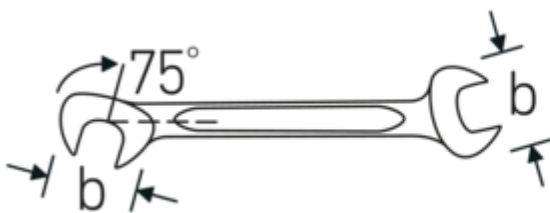

Small double-open ended spanner
ELECTRIC, inch

ELECTRIC 12a

Art.No. **40461818**
GTIN **4018754019984**
Model **ELECTRIC 12a 9/32**

Label.

Double open-ended spanner, small Spanner size null" L.91mm

Features.

- spanners with equal widths across flats
- straight design, jaw position 15° and 75°
- sturdy, slim and lightweight intelligent design
- high bending strength due to double T-profile
- STAHLWILLE's round finish ensures a surface that is pleasant to the skin and has a good grip
- extremely sturdy, exceptionally durable
- drop-forged, hardened and cooled in oil bath
- chrome-alloy steel, chrome plated

Technical Drawing.

Technical Attributes.

a	2 mm
Width mm (b)	14,7 mm
Length mm (L)	91 mm
Jaw angle	15/75 °
Spanner width 1 [inch]	9/32 "

Logistics data.

Depth mm (IFS)	91
Width mm (IFS)	15
Height mm (IFS)	2
Length (packed, mm)	100
Width (packed, mm)	40

Spanner width s 2 [inch]	9/32 "	Height (packed, mm)	11
		Volume (packed, dm³)	0.044 dm ³
		Art. no.	40461818
		Weight (gross, kg)	0,094
		Weight PAP (kg)	0,000
		Weight PVC (kg)	0,003
		GTIN	4018754019984
		Country of origin	GERMANY
		Region of origin	Nordrhein-Westfalen
		WEEE/ElektroG	nicht ear-pflichtig
		Customs tariff no.	82041100
		Packing standard	10
		Weight	9 g