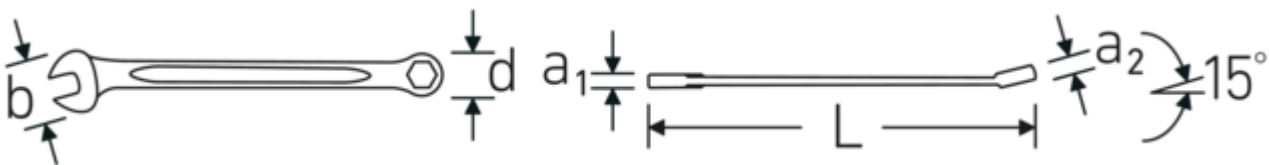

Technical Drawing.

Technical Attributes.

a1	3 mm
a2	3,2 mm
Width mm (b)	10 mm
d	6,6 mm
DIN	ISO 3318
Length mm (L)	75 mm

Logistics data.

Depth mm (IFS)	76
Width mm (IFS)	10
Height mm (IFS)	4
Length (packed, mm)	80
Width (packed, mm)	23
Height (packed, mm)	12