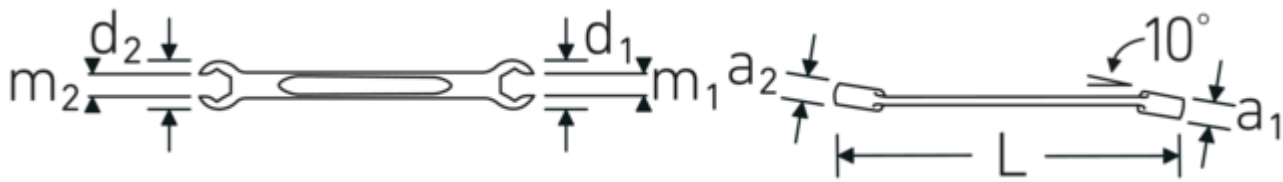

Double-ended ring spanner OPEN RING, angled, inch, hex

OPEN RING 24a

Art.No. **41482024**
GTIN **4018754022854**
Model **OPEN RING 24a 5/16 x 3/8**

Label. Double-ended ring spanner, angled Spanner size 5/16 x 3/8 " L.145mm

Features.

- hexagon
- Chrome Alloy Steel, chrome plated

Advantages.

With hexagon

Technical Drawing.

Technical Attributes.

a1	7 mm
a2	8,5 mm
Drive profile	hex AS-Drive®
d1	17,5 mm
d2	19,5 mm
Length mm (L)	145 mm

Logistics data.

Depth mm (IFS)	145
Width mm (IFS)	20
Height mm (IFS)	11
Length (packed, mm)	147
Width (packed, mm)	52
Height (packed, mm)	37

m1	6,3 mm	Volume (packed, dm3)	0.282828 dm3
m2	7,1 mm	Art. no.	41482024
Spanner width 1 [inch]	5/16 "	Weight (gross, kg)	0,390
Spanner width s 2 [inch]	3/8 "	Weight PAP (kg)	0,000
		Weight PVC (kg)	0,009
		GTIN	4018754022854
		Country of origin	GERMANY
		Region of origin	Nordrhein-Westfalen
		WEEE/ElektroG	nicht ear-pflichtig
		Customs tariff no.	82041100
		Packing standard	10
		Weight	39 g

Variants.

Art. no.	Art. no. (ERP)	Description	GTIN
41481620	OPEN RING 24a 1/4 x 5/16	Double-ended ring spanner, angled Spanner size 1/4 x 5/16 " L.105mm	4018754022847
41482024	OPEN RING 24a 5/16 x 3/8	Double-ended ring spanner, angled Spanner size 5/16 x 3/8 " L.145mm	4018754022854
41482428	OPEN RING 24a 3/8 x 7/16	Double-ended ring spanner, angled Spanner size 3/8 x 7/16 " L.155mm	4018754022861
41483234	OPEN RING 24a 1/2 x 9/16	Double-ended ring spanner, angled Spanner size 1/2 x 9/16 " L.180mm	4018754022878