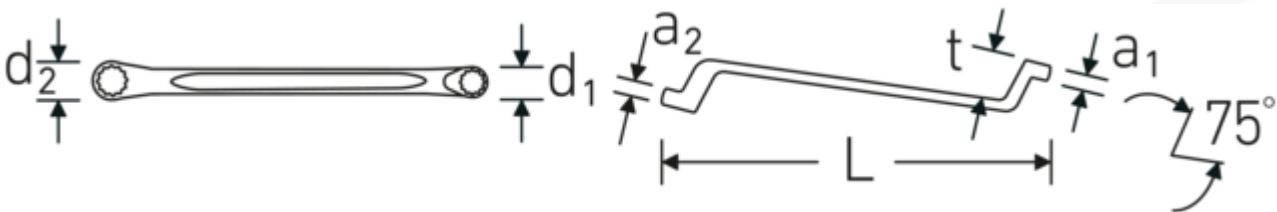

Double ended ring spanner, metric, offset

StahlwilleSTABIL®20

Art.No. **41041819**
 GTIN **4018754020973**
 Model **StahlwilleSTABIL 20 18 x 19**

Label. Double-ended ring spanner Spanner size 18 x 19 mm L.275mm

Features. StahlwilleSTABIL®

- offset
- DIN 838/ISO 10104
- Chrome Alloy Steel, chrome plated

Advantages.

Low-crank Manufactured from durable chrome-alloy steel for a long service life and resistance to wear.

Technical Drawing.

Technical Attributes.

a1 12 mm
 a2 13 mm

Logistics data.

Depth mm (IFS) 280
 Width mm (IFS) 33
 Height mm (IFS) 29

Drive profile	Double hexagon AS-Drive®	Length (packed, mm)	300
d1	26,6 mm	Width (packed, mm)	95
d2	28 mm	Height (packed, mm)	60
Length mm (L)	275 mm	Volume (packed, dm3)	1.71 dm3
Spanner width 1 [mm]	18 mm	Art. no.	41041819
Spanner width 2 [mm]	19 mm	Weight (gross, kg)	2,200
t	29 mm	Weight PAP (kg)	0,000
		Weight PVC (kg)	0,016
		GTIN	4018754020973
		Country of origin	GERMANY
		Region of origin	Nordrhein-Westfalen
		WEEE/ElektroG	nicht ear-pflichtig
		Customs tariff no.	82041100
		Packing standard	10
		Weight	220 g