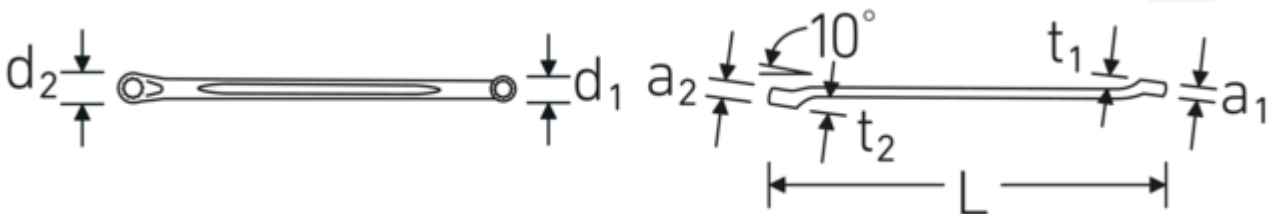

Double-ended ring spanner, inch

230a

Art.No. 41613436
GTIN 4018754023103
Model 230a 9/16 x 5/8

Label. Double-ended ring spanner Spanner size 9/16 " L.245mm

- Features.**
- shallow offset
 - SAE AS 954 (dimensions and test loads)
 - Fed. Spec. GGG-W-636E
 - S.B.A.C. Techn. Spec. T.S. 48 up to 1/2"
 - HPQ® high performance steel, chrome plated

Advantages.

Shallow-crank

Technical Drawing.

Technical Attributes.

a1	9,5 mm
a2	11,5 mm

Logistics data.

Depth mm (IFS)	252
Width mm (IFS)	23
Height mm (IFS)	16

Drive profile	Double hexagon AS-Drive®	Length (packed, mm)	262
d1	20,7 mm	Width (packed, mm)	60
d2	22,6 mm	Height (packed, mm)	47
Length mm (L)	245 mm	Volume (packed, dm3)	0.73884 dm3
Spanner width 1 [inch]	9/16 "	Art. no.	41613436
Spanner width s 2 [inch]	5/8 "	Weight (gross, kg)	1,220
t1	13,8 mm	Weight PAP (kg)	0,000
t2	13,9 mm	Weight PVC (kg)	0,010
		GTIN	4018754023103
		Country of origin	GERMANY
		Region of origin	Nordrhein-Westfalen
		WEEE/ElektroG	nicht ear-pflichtig
		Customs tariff no.	82041100
		Packing standard	10
		Weight	122 g