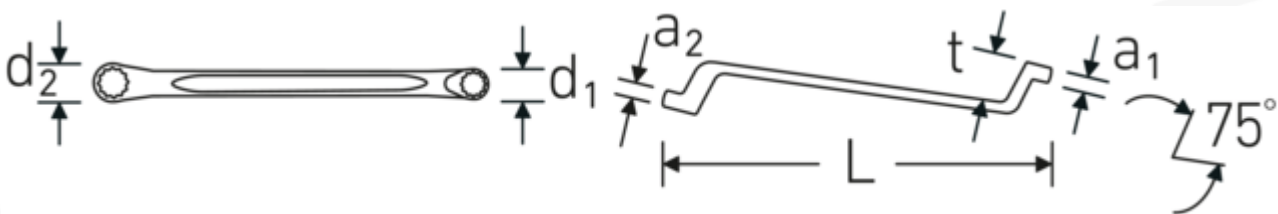

Double ended ring spanner, metric, offset

StahlwilleSTABIL®20

Art.No. 41042124
GTIN 4018754021048
Model StahlwilleSTABIL 20 21 x 24

Label. Double-ended ring spanner Spanner size 21 x 24 mm L.330mm

Features. StahlwilleSTABIL®

- offset
- DIN 838/ISO 10104
- Chrome Alloy Steel, chrome plated

Advantages.

Low-crank

Manufactured from durable chrome-alloy steel for a long service life and resistance to wear.

Technical Drawing.

Technical Attributes.

a1	13 mm
a2	14 mm

Logistics data.

Depth mm (IFS)	340
Width mm (IFS)	38
Height mm (IFS)	35

Drive profile	Double hexagon AS-Drive®	Length (packed, mm)	365
d1	30,7 mm	Width (packed, mm)	95
d2	34,7 mm	Height (packed, mm)	38
Length mm (L)	330 mm	Volume (packed, dm3)	1.31765 dm3
Spanner width 1 [mm]	21 mm	Art. no.	41042124
Spanner width 2 [mm]	24 mm	Weight (gross, kg)	1,920
t	34 mm	Weight PAP (kg)	0,000
		Weight PVC (kg)	0,015
		GTIN	4018754021048
		Country of origin	GERMANY
		Region of origin	Nordrhein-Westfalen
		WEEE/ElektroG	nicht ear-pflichtig
		Customs tariff no.	82041100
		Packing standard	5
		Weight	384 g