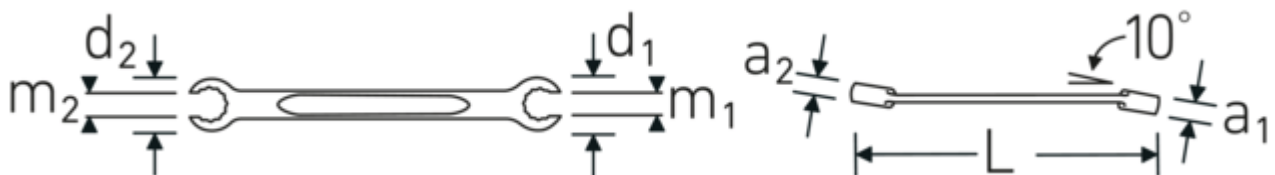

Double-ended ring spanner OPEN RING, angled, metric, bi-hex

OPEN RING 24

Art.No. 41082427
GTIN 4018754022007
Model OPEN RING 24 24 x 27

Label. Double-ended ring spanner, angled Spanner size 24 x 27 mm L.270mm

- Features.**
- metric width across flats
 - 10° angled
 - with double hexagon
 - DIN 3118/ISO 3318
 - sturdy, slim and lightweight design
 - extremely resilient and durable
 - STAHLWILLE round finish for a pleasant, non-slip feel
 - drop-forged, hardened and cooled in an oil bath
 - Chrome-Alloy-Steel, chrome-plated

Advantages.

With bi-hexagon

Technical Drawing.

Technical Attributes.

a1	16 mm
a2	17,5 mm
Drive profile	Double hexagon AS-Drive®
d1	40,5 mm
d2	44,5 mm
Length mm (L)	270 mm
m1	18 mm
m2	20 mm
Spanner width 1 [mm]	24 mm
Spanner width 2 [mm]	27 mm

Logistics data.

Depth mm (IFS)	266
Width mm (IFS)	45
Height mm (IFS)	22
Length (packed, mm)	290
Width (packed, mm)	90
Height (packed, mm)	56
Volume (packed, dm3)	1.4616 dm3
Art. no.	41082427
Weight (gross, kg)	1,605
Weight PAP (kg)	0,000
Weight PVC (kg)	0,013
GTIN	4018754022007
Country of origin	GERMANY
Region of origin	Nordrhein-Westfalen
WEEE/ElektroG	nicht ear-pflichtig
Customs tariff no.	82041100
Packing standard	5
Weight	310 g