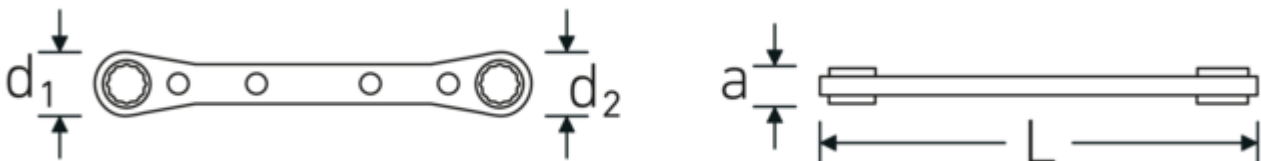

## Ratchet ring spanner, inch, bi-hex

25aN

Art.No. 41564246  
GTIN 4018754164509  
Model 25a 13/16 x 15/16

**Label.** Ratchet ring spanner Spanner size 13/16 x 15/16 " L.235mm

- Features.**
- With double hex
  - Like No. 25, but in an all-steel design
  - Fed. Spec. GGG-W-001405

## Technical Attributes.

a	12 mm
Drive profile	Double hexagon AS-Drive®
d1	36 mm
d2	40 mm
Length mm (L)	235 mm

## Logistics data.

Depth mm (IFS)	236
Width mm (IFS)	42
Height mm (IFS)	12
Length (packed, mm)	236
Width (packed, mm)	42

Spanner width 1 [inch] 13/16 "  
Spanner width s 2 [inch] 15/16 "

Height (packed, mm) 12  
Volume (packed, dm<sup>3</sup>) 0.118944 dm<sup>3</sup>  
Art. no. 41564246  
Weight (gross, kg) 0,281  
Weight PAP (kg) 0,000  
Weight PVC (kg) 0,005  
GTIN 4018754164509  
Country of origin UNITED STATES  
Region of origin Ausländischer Ursprung  
WEEE/ElektroG nicht ear-pflichtig  
Customs tariff no. 82041100  
Packing standard 1  
Weight 281 g

## Variants.

Art. no.	Art. no. (ERP)	Description	GTIN
41561620	25a 1/4 x 5/16	Ratchet ring spanner Spanner size 1/4 x 5/16 " L.109mm	4018754164448
41562022	25a 5/16 x 11/32	Ratchet ring spanner Spanner size 5/16 x 11/32 " L.109mm	4018754164455
41562428	25a 3/8 x 7/16	Ratchet ring spanner Spanner size 3/8 x 7/16 " L.139mm	4018754164462
41563234	25a 1/2 x 9/16	Ratchet ring spanner Spanner size 1/2 x 9/16 " L.174mm	4018754164479
41563638	25a 5/8 x 11/16	Ratchet ring spanner Spanner size 5/8 x 11/16 " L.205mm	4018754164486
41564044	25a 3/4 x 7/8	Ratchet ring spanner Spanner size 3/4 x 7/8 " L.235mm	4018754164493
41564246	25a 13/16 x 15/16	Ratchet ring spanner Spanner size 13/16 x 15/16 " L.235mm	4018754164509