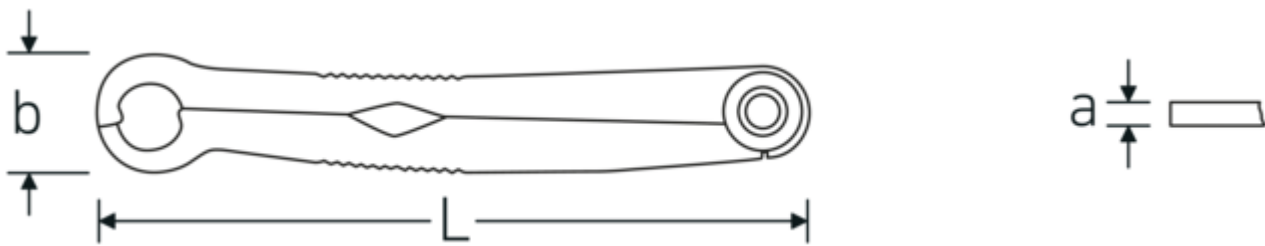

Ratchet spanner set FastRatch

FastRatch 240

Art.No. 96411006
GTIN 4018754289196
Model FastRatch 240/6

Label.

Ratchet spanner set FastRatch FastRatch 240/6 8 - 19 6 pcs.

Features.

- patented
- particularly suitable for union nuts
- for metric and imperial bolted joints
- slim ergonomic design
- made from stainless, tempered steel
- German utility model (DBGM)
- sturdy polyester roll-up pouch with hook and loop fastener
- mesh inserts provide a view of the inserted tool
- safe protection of the tool with minimal space requirement

Advantages.

Unrivalled ratchet spanner set FastRatch 6 pcs.-piece; 8-19 mm; made from stainless, tempered steel; 96411006.

Thanks to the patented technology of the "opening ring", it can operate without any problems even in installation positions that are difficult to access, e.g., cable glands.

Universal use for metric and imperial screw connections.

Thanks to the integrated closing spring, it reliably grips rounded screws and nuts, even when tension is relieved.

The practical roll case is a well-organized storage solution for tool boxes and tool cases.

Technical Drawing.

Technical Attributes.

Number of tools	6 pcs.
Range	8 - 19
No.	240/6

Logistics data.

Depth mm (IFS)	295
Width mm (IFS)	90
Height mm (IFS)	35
Length (packed, mm)	295
Width (packed, mm)	90
Height (packed, mm)	35
Volume (packed, dm ³)	0.92925 dm ³
Art. no.	96411006
Weight (gross, kg)	1,230
Weight PAP (kg)	0,000
Weight PVC (kg)	0,001
GTIN	4018754289196
Country of origin	GERMANY
Region of origin	Nordrhein-Westfalen
WEEE/ElektroG	nicht ear-pflichtig
Customs tariff no.	82041100
Packing standard	1
Weight	1230 g