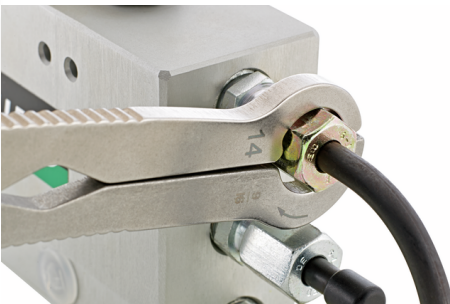

Ratchet spanner set FastRatch

FastRatch 240

Art.No. 96411006
GTIN 4018754289196
Model FastRatch 240/6

Label.

Ratchet spanner set FastRatch FastRatch 240/6 8 - 19 6 pcs.

Features.

- patented
- particularly suitable for union nuts
- for metric and imperial bolted joints
- slim ergonomic design
- made from stainless, tempered steel
- German utility model (DBGM)
- sturdy polyester roll-up pouch with hook and loop fastener
- mesh inserts provide a view of the inserted tool
- safe protection of the tool with minimal space requirement

Advantages.

Unrivalled ratchet spanner set FastRatch 6 pcs.-piece; 8-19 mm; made from stainless, tempered steel; 96411006.

Thanks to the patented technology of the "opening ring", it can operate without any problems even in installation positions that are difficult to access, e.g., cable glands.

Universal use for metric and imperial screw connections.

Thanks to the integrated closing spring, it reliably grips rounded screws and nuts, even when tension is relieved.

The practical roll case is a well-organized storage solution for tool boxes and tool cases.