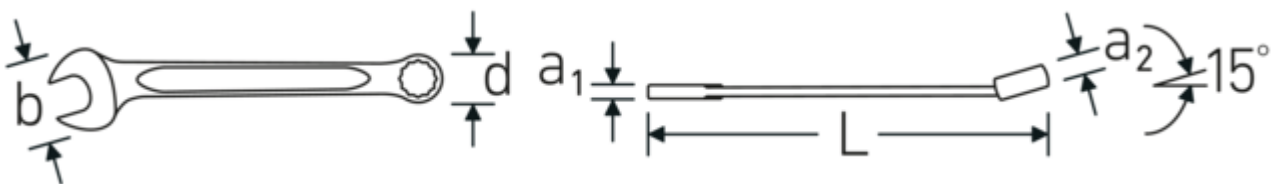

Combination spanner OPEN BOX, inch
OPEN BOX 13a

Art.No. 40484242
GTIN 4018754020225
Model OPEN BOX 13a 13/16

Label. Combination spanner OPEN BOX long Spanner size 13/16 " L.260mm

Features. • Chrome Alloy Steel, chrome plated

Advantages.

Made in Germany – STAHLWILLE Combination spanner OPEN BOX, inch , open end 15 °angled, length 260 mm, DIN 3113 Form A, , 40484242.

Technical Drawing.

Technical Attributes.

a1	7,3 mm
a2	13 mm
Width mm (b)	47 mm
d	30 mm
DIN	DIN 3113 Form A
Length mm (L)	260 mm

Logistics data.

Depth mm (IFS)	260
Width mm (IFS)	47
Height mm (IFS)	13
Length (packed, mm)	270
Width (packed, mm)	65
Height (packed, mm)	20

Jaw angle	15 °	Volume (packed, dm3)	0.351 dm3
Ringstellung	15 °	Art. no.	40484242
Spanner width 1 [inch]	13/16 "	Weight (gross, kg)	1,020
Spanner width s 2 [inch]	13/16 "	Weight PAP (kg)	0,000
		Weight PVC (kg)	0,013
		GTIN	4018754020225
		Country of origin	GERMANY
		Region of origin	Nordrhein-Westfalen
		WEEE/ElektroG	nicht ear-pflichtig
		Customs tariff no.	82041100
		Packing standard	5
		Weight	204 g