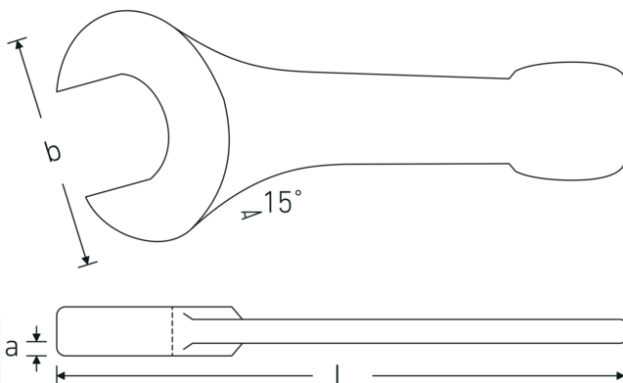

Open-ended striking spanner

4204

Art.No. **42040065**
GTIN **4018754023745**
Model **4204 65**

Label. Open-ended striking spanner Spanner size 65mm L.342mm

Features.

- DIN 133
- special tool steel, grey finish

Advantages.

DIN 133.

Technical Drawing.

Technical Attributes.

Length mm (L) 342 mm
Spanner width 1 [mm] 65 mm

Logistics data.

Depth mm (IFS) 345
Width mm (IFS) 135

| | |
|-----------------------------|---------------------|
| Height mm (IFS) | 30 |
| Length (packed, mm) | 345 |
| Width (packed, mm) | 135 |
| Height (packed, mm) | 30 |
| Volume (packed, dm3) | 1.39725 dm3 |
| Art. no. | 42040065 |
| Weight (gross, kg) | 3,285 |
| Weight PAP (kg) | 0,000 |
| Weight PVC (kg) | 0,000 |
| GTIN | 4018754023745 |
| Country of origin | GERMANY |
| Region of origin | Nordrhein-Westfalen |
| WEEE/ElektroG | nicht ear-pflichtig |
| Customs tariff no. | 82041100 |
| Packing standard | 1 |
| Weight | 3285 g |

| | | | |
|----------|----------|--|---------------|
| 42040075 | 4204 75 | Open-ended striking spanner Spanner size 75mm L.375mm | 4018754023769 |
| 42040080 | 4204 80 | Open-ended striking spanner Spanner size 80mm L.408mm | 4018754023776 |
| 42040085 | 4204 85 | Open-ended striking spanner Spanner size 85mm L.408mm | 4018754023783 |
| 42040090 | 4204 90 | Open-ended striking spanner Spanner size 90mm L.445mm | 4018754023790 |
| 42040095 | 4204 95 | Open-ended striking spanner Spanner size 95mm L.445mm | 4018754023806 |
| 42040100 | 4204 100 | Open-ended striking spanner Spanner size 100mm L.485mm | 4018754023813 |
| 42040105 | 4204 105 | Open-ended striking spanner Spanner size 105mm L.485mm | 4018754023820 |