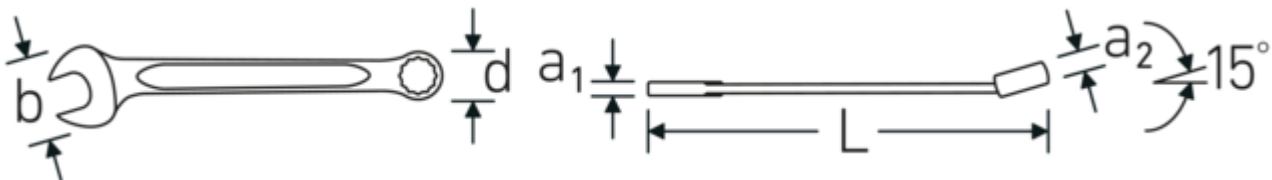

## Technologies and features.

Double T-profile

Offset Shaft Design

Anti-Slip-Drive

The AS-Drive® profile enables highforce transmission without damaging the fasteners. While the force acts on the flats of the screws, the corners are left free and are not rounded off.

## Technical Drawing.