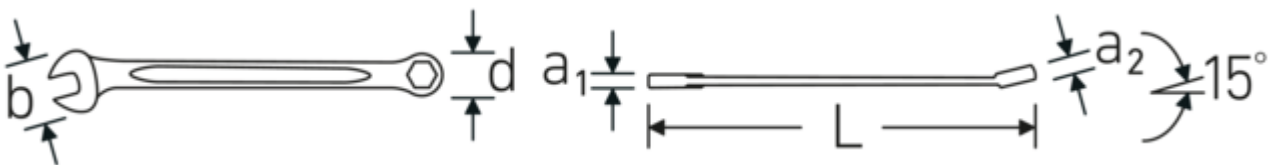

Combination spanner OPEN BOX, metric

OPEN BOX 16

Art.No. 40095050
GTIN 4018754019120
Model OPEN BOX 16 5

Label. Combination spanner OPEN BOX long Spanner size 5 mm L.95mm

Features.

- ISO 3318
- Chrome Alloy Steel, chrome plated

Advantages.

High-quality combination spanner set Combination spanner OPEN BOX, metric , jaw side 15 ° angled, length 95 mm, ISO 3318, , 40095050.

Technical Drawing.

Technical Attributes.

a1	3 mm
a2	3,2 mm
Width mm (b)	14 mm
d	9,8 mm
DIN	ISO 3318
Length mm (L)	95 mm

Logistics data.

Depth mm (IFS)	93
Width mm (IFS)	14
Height mm (IFS)	5
Length (packed, mm)	100
Width (packed, mm)	35
Height (packed, mm)	15

Jaw angle	15 °	Volume (packed, dm3)	0.0525 dm3
Spanner width 1 [mm]	5 mm	Art. no.	40095050
Ringstellung	15 °	Weight (gross, kg)	0,114
Spanner width 2 [mm]	5 mm	Weight PAP (kg)	0,000
		Weight PVC (kg)	0,003
		GTIN	4018754019120
		Country of origin	GERMANY
		Region of origin	Nordrhein-Westfalen
		WEEE/ElektroG	nicht ear-pflichtig
		Customs tariff no.	82041100
		Packing standard	10
		Weight	11 g