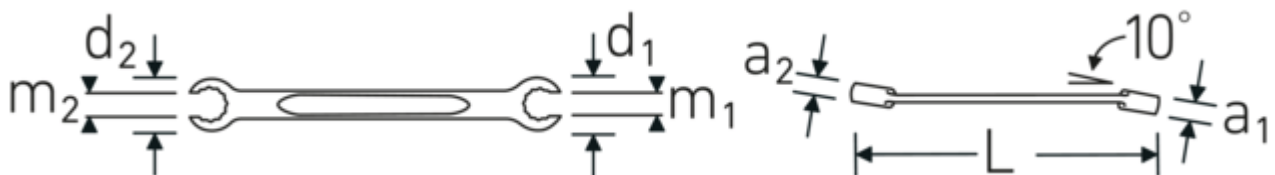

Double-ended ring spanner OPEN RING, angled, metric, bi-hex

OPEN RING 24

Art.No. 41083032
GTIN 4018754022021
Model OPEN RING 24 30 x 32

Label. Double-ended ring spanner, angled Spanner size 30 x 32 mm L.300mm

- Features.**
- metric width across flats
 - 10° angled
 - with double hexagon
 - DIN 3118/ISO 3318
 - sturdy, slim and lightweight design
 - extremely resilient and durable
 - STAHLWILLE round finish for a pleasant, non-slip feel
 - drop-forged, hardened and cooled in an oil bath
 - Chrome-Alloy-Steel, chrome-plated

Advantages.

With bi-hexagon

Technical Drawing.

Technical Attributes.

a1	20 mm
a2	22 mm
Drive profile	Double hexagon AS-Drive®
d1	48,5 mm
d2	50,5 mm
Length mm (L)	300 mm
m1	22 mm
m2	24 mm
Spanner width 1 [mm]	30 mm
Spanner width 2 [mm]	32 mm

Logistics data.

Depth mm (IFS)	297
Width mm (IFS)	52
Height mm (IFS)	29
Length (packed, mm)	350
Width (packed, mm)	95
Height (packed, mm)	52
Volume (packed, dm3)	1.729 dm3
Art. no.	41083032
Weight (gross, kg)	2,275
Weight PAP (kg)	0,000
Weight PVC (kg)	0,018
GTIN	4018754022021
Country of origin	GERMANY
Region of origin	Nordrhein-Westfalen
WEEE/ElektroG	nicht ear-pflichtig
Customs tariff no.	82041100
Packing standard	5
Weight	455 g