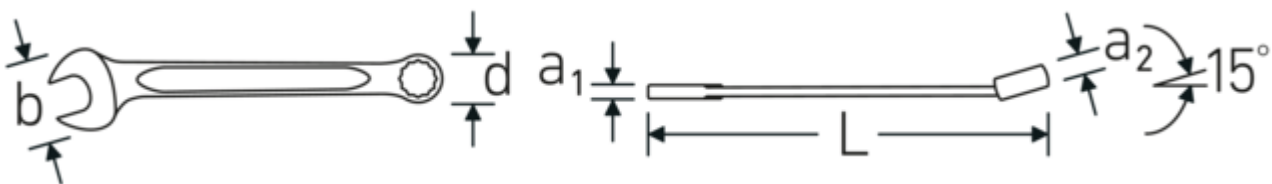

Combination spanner OPEN BOX, inch OPEN BOX 13a

Art.No. **40481818**
GTIN **4018754020102**
Model **OPEN BOX 13a 9/32**

Label. Combination spanner OPEN BOX long Spanner size 9/32 " L.110mm

Features. • Chrome Alloy Steel, chrome plated

Advantages.

Made in Germany – STAHLWILLE Combination spanner OPEN BOX, inch , open end 15 °angled, length 110 mm, DIN 3113 Form A, , 40481818.

Technical Drawing.

Technical Attributes.

a1	3,9 mm
a2	6 mm
Width mm (b)	17 mm
d	11,3 mm
DIN	DIN 3113 Form A
Length mm (L)	110 mm

Logistics data.

Depth mm (IFS)	112
Width mm (IFS)	17
Height mm (IFS)	7
Length (packed, mm)	112
Width (packed, mm)	38
Height (packed, mm)	25

Jaw angle	15 °	Volume (packed, dm3)	0.1064 dm3
Ringstellung	15 °	Art. no.	40481818
Spanner width 1 [inch]	9/32 "	Weight (gross, kg)	0,174
Spanner width s 2 [inch]	9/32 "	Weight PAP (kg)	0,000
		Weight PVC (kg)	0,003
		GTIN	4018754020102
		Country of origin	GERMANY
		Region of origin	Nordrhein-Westfalen
		WEEE/ElektroG	nicht ear-pflichtig
		Customs tariff no.	82041100
		Packing standard	10
		Weight	15 g