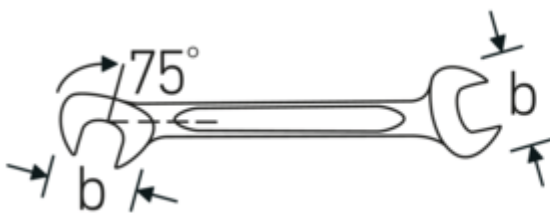

**Small double-open ended spanner**  
**ELECTRIC, inch**

**ELECTRIC 12a**

Art.No. **40462424**  
GTIN **4018754020010**  
Model **ELECTRIC 12a 3/8**

**Label.**

Double open-ended spanner, small Spanner size null" L.105mm

**Features.**

- spanners with equal widths across flats
- straight design, jaw position 15° and 75°
- sturdy, slim and lightweight intelligent design
- high bending strength due to double T-profile
- STAHLWILLE's round finish ensures a surface that is pleasant to the skin and has a good grip
- extremely sturdy, exceptionally durable
- drop-forged, hardened and cooled in oil bath
- chrome-alloy steel, chrome plated

**Technical Drawing.**

**Technical Attributes.**

a	3 mm
Width mm (b)	21 mm
Length mm (L)	105 mm
Jaw angle	15/75 °
Spanner width 1 [inch]	3/8 "

**Logistics data.**

Depth mm (IFS)	105
Width mm (IFS)	21
Height mm (IFS)	3
Length (packed, mm)	115
Width (packed, mm)	85

<b>Spanner width s 2 [inch]</b>	3/8 "	<b>Height (packed, mm)</b>	13
		<b>Volume (packed, dm3)</b>	0.127075 dm3
		<b>Art. no.</b>	40462424
		<b>Weight (gross, kg)</b>	0,225
		<b>Weight PAP (kg)</b>	0,000
		<b>Weight PVC (kg)</b>	0,004
		<b>GTIN</b>	4018754020010
		<b>Country of origin</b>	GERMANY
		<b>Region of origin</b>	Nordrhein-Westfalen
		<b>WEEE/ElektroG</b>	nicht ear-pflichtig
		<b>Customs tariff no.</b>	82041100
		<b>Packing standard</b>	10
		<b>Weight</b>	22 g