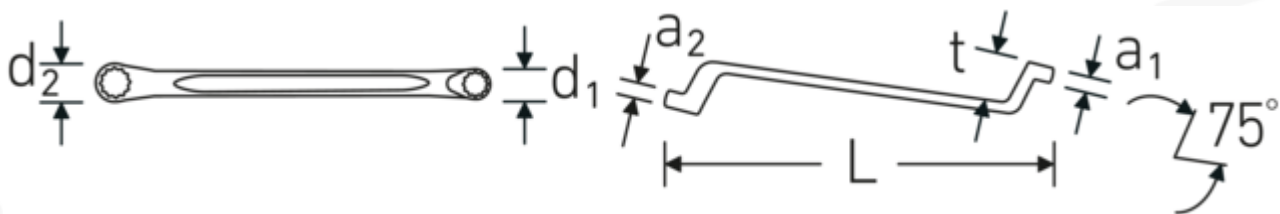

Double ended ring spanner, metric, offset

StahlwilleSTABIL®20

Art.No. 41040607
GTIN 4018754020782
Model StahlwilleSTABIL 20 6 x 7

Label. Double-ended ring spanner Spanner size 6 x 7 mm L.165mm

Features. StahlwilleSTABIL®

- offset
- DIN 838/ISO 10104
- Chrome Alloy Steel, chrome plated

Advantages.

Low-crank

Manufactured from durable chrome-alloy steel for a long service life and resistance to wear.

Technical Drawing.

Technical Attributes.

a1	6 mm
a2	7 mm

Logistics data.

Depth mm (IFS)	172
Width mm (IFS)	13
Height mm (IFS)	20

Drive profile	Double hexagon AS-Drive®	Length (packed, mm)	206
d1	10,5 mm	Width (packed, mm)	60
d2	11,8 mm	Height (packed, mm)	30
Length mm (L)	165 mm	Volume (packed, dm3)	0.3708 dm3
Spanner width 1 [mm]	6 mm	Art. no.	41040607
Spanner width 2 [mm]	7 mm	Weight (gross, kg)	0,460
t	18 mm	Weight PAP (kg)	0,000
		Weight PVC (kg)	0,005
		GTIN	4018754020782
		Country of origin	GERMANY
		Region of origin	Nordrhein-Westfalen
		WEEE/ElektroG	nicht ear-pflichtig
		Customs tariff no.	82041100
		Packing standard	10
		Weight	46 g