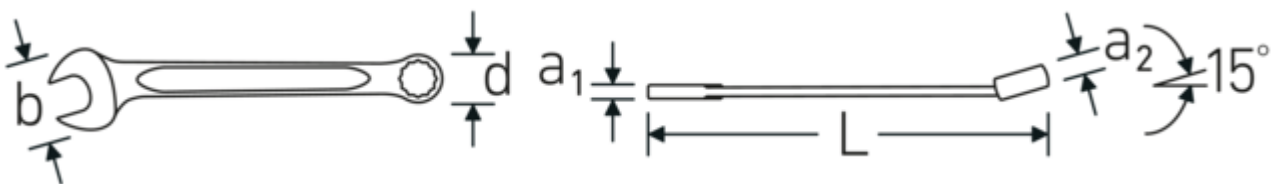

Combination spanner OPEN BOX, inch OPEN BOX 13a

Art.No. 40482020
GTIN 4018754020119
Model OPEN BOX 13a 5/16

Label. Combination spanner OPEN BOX long Spanner size 5/16 " L.115mm

Features. • Chrome Alloy Steel, chrome plated

Advantages.

Made in Germany – STAHLWILLE Combination spanner OPEN BOX, inch , open end 15 °angled, length 115 mm, DIN 3113 Form A, , 40482020.

Technical Drawing.

Technical Attributes.

a1	4,2 mm
a2	7 mm
Width mm (b)	18 mm
d	12,4 mm
DIN	DIN 3113 Form A
Length mm (L)	115 mm

Logistics data.

Depth mm (IFS)	116
Width mm (IFS)	18
Height mm (IFS)	9
Length (packed, mm)	116
Width (packed, mm)	40
Height (packed, mm)	27

Jaw angle	15 °	Volume (packed, dm3)	0.12528 dm3
Ringstellung	15 °	Art. no.	40482020
Spanner width 1 [inch]	5/16 "	Weight (gross, kg)	0,204
Spanner width s 2 [inch]	5/16 "	Weight PAP (kg)	0,000
		Weight PVC (kg)	0,003
		GTIN	4018754020119
		Country of origin	GERMANY
		Region of origin	Nordrhein-Westfalen
		WEEE/ElektroG	nicht ear-pflichtig
		Customs tariff no.	82041100
		Packing standard	10
		Weight	20 g