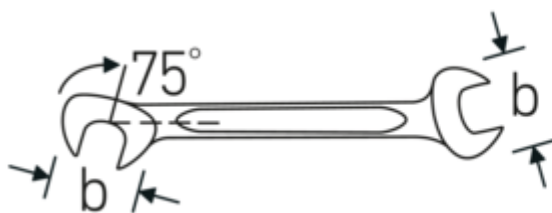

Small double-open ended spanner
ELECTRIC, metric

ELECTRIC 12

Art.No. **40063535**
GTIN **4018754018680**
Model **ELECTRIC 12 3,5**

Label.

Double open-ended spanner, small Spanner size nullmm L.70mm

Features.

- straight design, jaw position 15° and 75°
- sturdy, slim and lightweight intelligent design
- high bending strength due to double T-profile
- STAHLWILLE's round finish ensures a surface that is pleasant to the skin and has a good grip
- extremely sturdy, exceptionally durable
- drop-forged, hardened and cooled in oil bath
- chrome-alloy steel, chrome plated

Technical Drawing.

Technical Attributes.

a	2 mm
Width mm (b)	10,5 mm
Length mm (L)	70 mm
Jaw angle	15/75 °
Spanner width 1 [mm]	3.5 mm
Spanner width 2 [mm]	3.5 mm

Logistics data.

Depth mm (IFS)	70
Width mm (IFS)	11
Height mm (IFS)	2
Length (packed, mm)	90
Width (packed, mm)	40
Height (packed, mm)	7

Volume (packed, dm3)	0.0252 dm3
Art. no.	40063535
Weight (gross, kg)	0,053
Weight PAP (kg)	0,000
Weight PVC (kg)	0,002
GTIN	4018754018680
Country of origin	GERMANY
Region of origin	Nordrhein-Westfalen
WEEE/ElektroG	nicht ear-pflichtig
Customs tariff no.	82041100
Packing standard	10
Weight	5 g