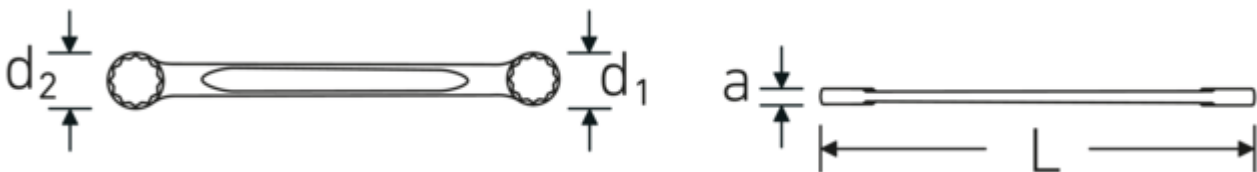

Double-ended ring spanner, metric

StahlwilleSTABIL®21

Art.No. 41052022
GTIN 4018754021376
Model 21 20 x 22

Label. Double-ended ring spanner Spanner size 20 x 22 mm L.210mm

Features. StahlwilleSTABIL®

- straight
- DIN 837/ISO 10103
- Chrome Alloy Steel, chrome plated

Advantages.

Straight

Technical Drawing.

Technical Attributes.

a	9 mm
Drive profile	Double hexagon AS-Drive®
d1	29 mm
d2	32,4 mm

Logistics data.

Depth mm (IFS)	211
Width mm (IFS)	33
Height mm (IFS)	9
Length (packed, mm)	220

Length mm (L)	210 mm	Width (packed, mm)	60
Spanner width 1 [mm]	20 mm	Height (packed, mm)	30
Spanner width 2 [mm]	22 mm	Volume (packed, dm3)	0.396 dm3
		Art. no.	41052022
		Weight (gross, kg)	0,545
		Weight PAP (kg)	0,000
		Weight PVC (kg)	0,010
		GTIN	4018754021376
		Country of origin	GERMANY
		Region of origin	Nordrhein-Westfalen
		WEEE/ElektroG	nicht ear-pflichtig
		Customs tariff no.	82041100
		Packing standard	5
		Weight	109 g