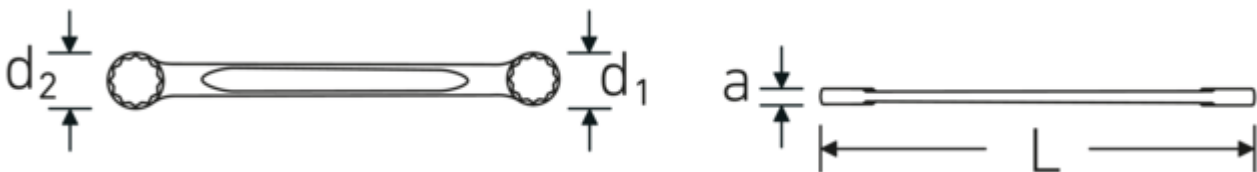

Double-ended ring spanner, metric

StahlwilleSTABIL®21

Art.No. **41052732**
GTIN **4018754085187**
Model **21 27 x 32**

Label. Double-ended ring spanner Spanner size 27 x 32 mm L.320mm

Features. StahlwilleSTABIL®

- straight
- DIN 837/ISO 10103
- Chrome Alloy Steel, chrome plated

Advantages.

Straight

Technical Drawing.

Technical Attributes.

a	12 mm
Drive profile	Double hexagon AS-Drive®
d1	38,5 mm
d2	45,5 mm

Logistics data.

Depth mm (IFS)	321
Width mm (IFS)	46
Height mm (IFS)	13
Length (packed, mm)	345

Length mm (L)	320 mm	Width (packed, mm)	95
Spanner width 1 [mm]	27 mm	Height (packed, mm)	40
Spanner width 2 [mm]	32 mm	Volume (packed, dm3)	1.311 dm3
		Art. no.	41052732
		Weight (gross, kg)	1,415
		Weight PAP (kg)	0,000
		Weight PVC (kg)	0,014
		GTIN	4018754085187
		Country of origin	GERMANY
		Region of origin	Nordrhein-Westfalen
		WEEE/ElektroG	nicht ear-pflichtig
		Customs tariff no.	82041100
		Packing standard	5
		Weight	283 g