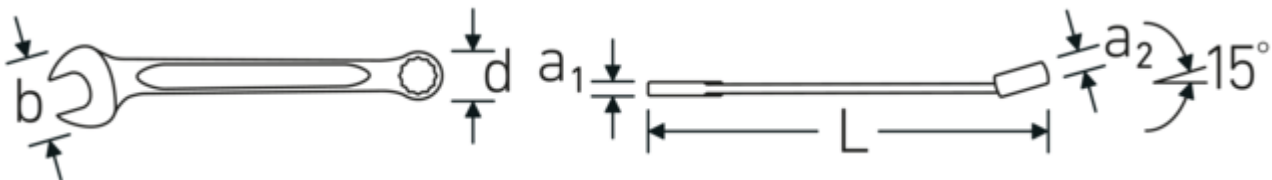

Technical Drawing.

Technical Attributes.

a1	6,7 mm
a2	11,5 mm
Width mm (b)	40 mm
d	26 mm
DIN	DIN 3113 Form A
Length mm (L)	200 mm
Jaw angle	15 °
Spanner width 1 [mm]	18 mm
Ringstellung	15 °
Spanner width 2 [mm]	18 mm
t	10 mm

Logistics data.

Depth mm (IFS)	200
Width mm (IFS)	40
Height mm (IFS)	11
Length (packed, mm)	220
Width (packed, mm)	70
Height (packed, mm)	15
Volume (packed, dm³)	0.231 dm³
Art. no.	40081818
Weight (gross, kg)	1,260
Weight PAP (kg)	0,000
Weight PVC (kg)	0,011
GTIN	4018754018833