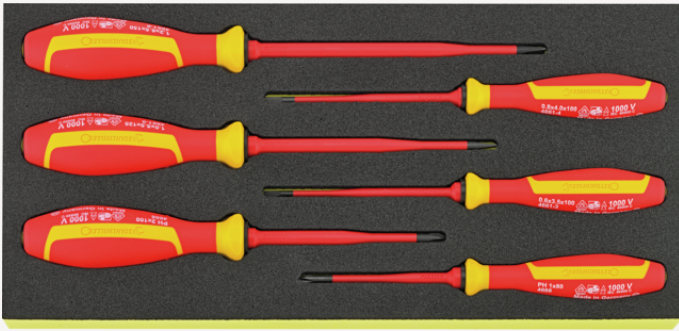

TCS assortment VDE screwdrivers 6 pieces

TCS 4661/4666 VDE

Art.No. **96838816**
GTIN **4018754344581**
Model **TCS 4661/4666 VDE**

Label.

TCS assortment VDE screwdrivers TCS 4661/4666 VDE 6 pcs.

Features.

Contents 6 pieces:

4 slotted screwdrivers **No. 4661 VDE**: 0.6 x 3.5 x 100; 0.8 x 4.0 x 100; 1.0 x 5.5 x 125; 1.2 x 6.5 x 150 mm
2 PHILLIPS® screwdrivers **No. 4666 VDE**: PH1; PH2

Advantages.

Reduced blade diameter: for reaching and operating low-lying screw connections or screws, e.g. in switch cabinets/switchgear.

Roll-off protection on the handle prevents unwanted rolling away from the workplace.

Flush finish with the blade tip thanks to integrated protective insulation: saves valuable space and allows optimum access even in the tightest installation spaces.

With the Tool Control System, the tools lie in chemical-resistant safety foam inserts with high-precision, three-dimensional cut-outs.

Technologies and features.

Technical Attributes.

Number of tools	6 pcs.
Width mm (b)	175 mm
Height mm (h)	45 mm
Length mm (L)	350 mm
Drawer dividers	1/3