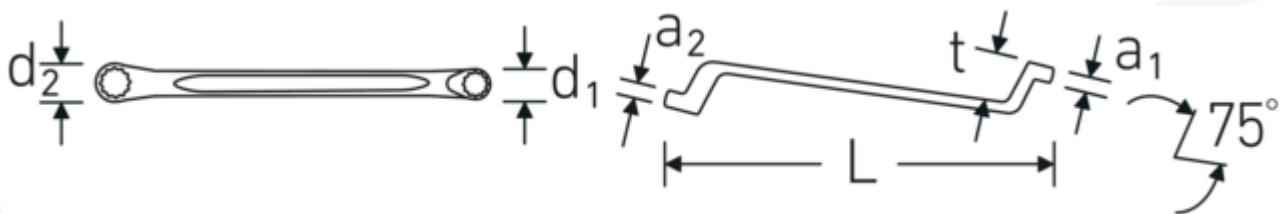

Double ended ring spanner, metric, offset

StahlwilleSTABIL®20

Art.No. **41042528**
 GTIN **4018754021093**
 Model **StahlwilleSTABIL 20 25 x 28**

Label. Double-ended ring spanner Spanner size 25 x 28 mm L.350mm

Features. StahlwilleSTABIL®

- offset
- DIN 838/ISO 10104
- Chrome Alloy Steel, chrome plated

Advantages.

Low-crank Manufactured from durable chrome-alloy steel for a long service life and resistance to wear.

Technical Drawing.

Technical Attributes.

a1 14 mm
 a2 15 mm

Logistics data.

Depth mm (IFS) 358
 Width mm (IFS) 39
 Height mm (IFS) 41

Drive profile	Double hexagon AS-Drive®	Length (packed, mm)	380
d1	36 mm	Width (packed, mm)	110
d2	40 mm	Height (packed, mm)	42
Length mm (L)	350 mm	Volume (packed, dm3)	1.7556 dm3
Spanner width 1 [mm]	25 mm	Art. no.	41042528
Spanner width 2 [mm]	28 mm	Weight (gross, kg)	2,070
t	34 mm	Weight PAP (kg)	0,000
		Weight PVC (kg)	0,019
		GTIN	4018754021093
		Country of origin	GERMANY
		Region of origin	Nordrhein-Westfalen
		WEEE/ElektroG	nicht ear-pflichtig
		Customs tariff no.	82041100
		Packing standard	5
		Weight	414 g